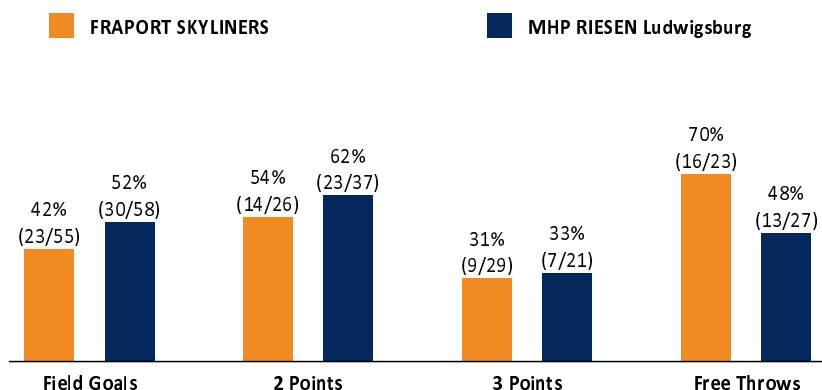

LUD - MHP RIESEN Ludwigsburg (Coach: PATRICK John)

No.	Name	Min	PTS	2 Points	3 Points	Field Goals	Free Throws	OR	DR	TR	AS	ST	TO	BS	SB	PF	FD	EFF	+/-	
*1	HULLS Jordan	1:42	0		0/1 (0%)	0/1 (0%)												-1	0	
*5	SIMON Justin	26:43	10	5/11 (45%)	0/1 (0%)	5/12 (42%)		1	2	3	1					4		7	9	
6	PATRICK Johannes	17:47	5	1/1 (100%)	1/3 (33%)	2/4 (50%)	0/2 (0%)				1	2	1			1	2	3	15	
7	BÄHRE Jonathan	0:16	0															0	-1	
*8	WOODARD James	22:03	8	0/1 (0%)	2/5 (40%)	2/6 (33%)	2/3 (67%)	2	5	7	1	1	2			3	3	10	3	
11	HERZOG Lukas	12:20	5		1/1 (100%)	1/1 (100%)	2/3 (67%)	1		1	2	1				3	1	8	-8	
*12	RADEBAUGH Jonah	33:02	16	5/8 (63%)	1/5 (20%)	6/13 (46%)	3/7 (43%)	1	2	3	5	4	2	2		3	4	17	-1	
13	POLAS BAROLO Yorman	23:43	15	3/4 (75%)	2/2 (100%)	5/6 (83%)	3/4 (75%)	1	2	3		2	6			3	5	12	4	
17	SANTANA MOJICA Nico	0:04	0															0	0	
18	WOHLFARTH-BOTTERMANN Jonas	8:36	0				0/2 (0%)		2	2			1			4	2	-1	-5	
*21	DARDEN Tremmell	28:57	8	4/5 (80%)	0/3 (0%)	4/8 (50%)		2		2	4		1			3	1	9	18	
24	HAPP Ethan	24:47	13	5/7 (71%)		5/7 (71%)	3/6 (50%)	4	6	10	1		1	1		1	4	19	11	
Team / Coach								2	4	6						6				
Totals			200:00	80	23/37 (62%)	7/21 (33%)	30/58 (52%)	13/27 (48%)	14	23	37	15	10	14	3		25	22	89	9

FRA	Rebounds OR/DR/TR	LUD
13 / 17 / 30		14 / 23 / 37
13	Assists	15
23	Fouls	25
25	Fouls Drawn	22
17	Turnovers	14
6	Steals	10
26	Points in the Paint	42
8	Second Chance Points	18
7	Fast Break Points	4
12 (16:4)	Biggest Lead	12 (67:79)
14-0 (16:4)	Biggest Scoring Run	11-0 (24:30)
	Lead Changes:	4
	Times Tied:	9

EASYCREDIT-BBL.DE

Alle offiziellen Statistiken der easyCredit BBL, Daten, Rekorde uvm. gibt es auf easyCredit-BBL.de! Und für unterwegs: die neue offizielle Liga-App, kostenfrei für iOS und Android.

MAGENTASPORT.DE

Keinen Korb mehr verpassen - Alle Spiele der easyCredit Basketball Bundesliga und des MagentaSport BBL Pokals live auf MagentaSport.de

LEGEND
Min Minutes Played   DR Defensive Rebounds   AS Assists   BS Blocked Shots   PF Fouls   +/- Plus-Minus-Rating
DNP Did Not Play   OR Offensive Rebounds   ST Steals   SB Shots Blocked   FD Fouls Drawn   * Starters
PTS Points   TR Total Rebounds   TO Turnovers   EFF Efficiency = ((PTS + TR + AS + ST + BS) - ((FGA - FGM) + (FTA - FTM) + TO))