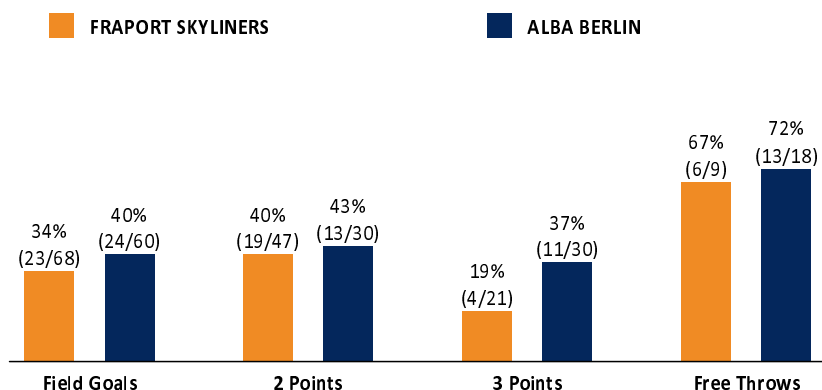

BER - ALBA BERLIN (Coach: GONZALEZ Israel)

No.	Name	Min	PTS	2 Points	3 Points	Field Goals	Free Throws	OR	DR	TR	AS	ST	TO	BS	SB	PF	FD	EFF	+/-	
*0	LO Maodo	20:40	3	0/2 (0%)	1/4 (25%)	1/6 (17%)		1	2	3	4		2			3	2	3	6	
1	DA SILVA Oscar	16:13	6	3/6 (50%)		3/6 (50%)			4	4	3	1	1	1		1	1	11	0	
*3	SMITH Jaleen	26:21	11	3/5 (60%)	1/4 (25%)	4/9 (44%)	2/2 (100%)		3	3	1	1				1	3	11	6	
*6	DELOW Maite	25:47	11	2/3 (67%)	2/4 (50%)	4/7 (57%)	1/1 (100%)		2	2	2	2	2			3	1	12	12	
9	MATTISSECK Jonas	16:46	10		3/5 (60%)	3/5 (60%)	1/2 (50%)		2	2	1	3				2	3	13	13	
10	SCHNEIDER Tim	11:06	5	1/1 (100%)	1/3 (33%)	2/4 (50%)		1	1	2			1			2		4	1	
*21	KOUMADJE Christ	22:31	10	2/3 (67%)		2/3 (67%)	6/9 (67%)	4	8	12		1		1		6	20	16		
32	THIEMANN Johannes	18:50	5	1/5 (20%)		1/5 (20%)	3/4 (75%)	2	4	6	2	1	2	1	2	1	3	8	5	
*43	SIKMA Luke	22:26	5	1/5 (20%)	1/3 (33%)	2/8 (25%)		1	7	8	3	1	6			1		5	11	
45	BLATT Tamir	19:20	6		2/7 (29%)	2/7 (29%)					3		6				1	-2	10	
55	LAMMERS Ben	DNP																		
Team / Coach								3	1	4			2				2			
Totals			200:00	72	13/30 (43%)	11/30 (37%)	24/60 (40%)	13/18 (72%)	12	34	46	19	10	22	3	2	14	20	87	16

FRA	Rebounds OR/DR/TR	BER
13 / 22 / 35		12 / 34 / 46
10	Assists	19
20	Fouls	14
14	Fouls Drawn	20
17	Turnovers	22
14	Steals	10
30	Points in the Paint	24
9	Second Chance Points	6
7	Fast Break Points	14
0 (8:8)	Biggest Lead	16 (56:72)
6-0 (8:8)	Biggest Scoring Run	14-0 (56:72)
	Lead Changes:	0
	Times Tied:	2

EASYCREDIT-BBL.DE

Alle offiziellen Statistiken der easyCredit BBL, Daten, Rekorde uvm. gibt es auf easyCredit-BBL.de! Und für unterwegs: die neue offizielle Liga-App, kostenfrei für iOS und Android.

MAGENTASPORT.DE

Keinen Korb mehr verpassen - Alle Spiele der easyCredit Basketball Bundesliga und des MagentaSport BBL Pokals live auf MagentaSport.de

LEGEND
Min Minutes Played   DR Defensive Rebounds   AS Assists   BS Blocked Shots   PF Fouls   +/- Plus-Minus-Rating
DNP Did Not Play   OR Offensive Rebounds   ST Steals   SB Shots Blocked   FD Fouls Drawn   * Starters
PTS Points   TR Total Rebounds   TO Turnovers   EFF Efficiency = ((PTS + TR + AS + ST + BS) - ((FGA - FGM) + (FTA - FTM) + TO))