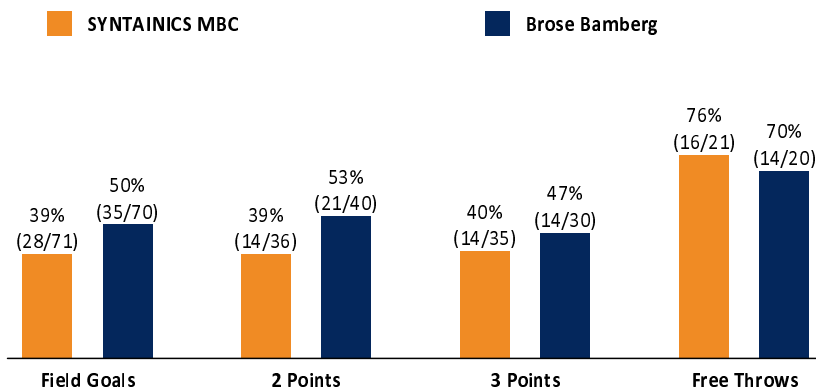

Referee: LOTTERMOSER Robert
 Umpires: FINGERLING Stefan / HODZIC Nermin
 Commissioner: RÜTER Jörg

Attendance: 750
 MBC, Stadthalle Weißenfels (3.000 Plätze), MI 29 DEZ 2021, 19:00, Game-ID: 26056

	Q1	Q2	Q3	Q4
MBC	18 18	25 43	23 66	20 86
BAM	22 22	31 53	23 76	22 98

BAM - Brose Bamberg (Coach: AMIEL Oren)

No.	Name	Min	PTS	2 Points	3 Points	Field Goals	Free Throws	OR	DR	TR	AS	ST	TO	BS	SB	PF	FD	EFF	+/-	
2	BAGGETTE Elias	DNP																		
*4	PREWITT Omar	33:38	20	1/4 (25%)	5/10 (50%)	6/14 (43%)	3/4 (75%)		4	4	4	1	4			1	3	16	9	
7	SCOTT Shannon	16:08	0	0/1 (0%)	0/1 (0%)	0/2 (0%)			1	1	3	1		1		3	1	4	2	
*8	MITCHELL A kil	22:41	10	4/6 (67%)	0/1 (0%)	4/7 (57%)	2/4 (50%)	3	1	4	1		2			4	3	8	-11	
11	OMUVWIE Marvin	DNP																		
*12	ROBINSON Justin	23:52	11	1/4 (25%)	3/5 (60%)	4/9 (44%)			6	6	9		1			2	1	20	10	
22	GEBEN Martinas	10:42	10	5/5 (100%)		5/5 (100%)	0/1 (0%)	1	3	4	1		1	2		1	1	15	4	
*25	OGBE Kenneth	16:30	5	2/5 (40%)	0/2 (0%)	2/7 (29%)	1/2 (50%)	1	1	2				1	1		2	2	-11	
33	HECKMANN Patrick	22:23	10	1/4 (25%)	2/3 (67%)	3/7 (43%)	2/2 (100%)	2	7	9	6	1				1	1	22	26	
*43	SENGFELDER Christian	25:46	26	6/6 (100%)	4/6 (67%)	10/12 (83%)	2/3 (67%)	3	2	5			1			3	4	27	4	
77	KYZLINK Tomas	28:20	6	1/5 (20%)	0/2 (0%)	1/7 (14%)	4/4 (100%)	3	5	8	2			1		2	2	11	27	
Team / Coach								1	2	3						3				
Totals			200:00	98	21/40 (53%)	14/30 (47%)	35/70 (50%)	14/20 (70%)	14	32	46	26	3	9	5	1	17	18	128	12