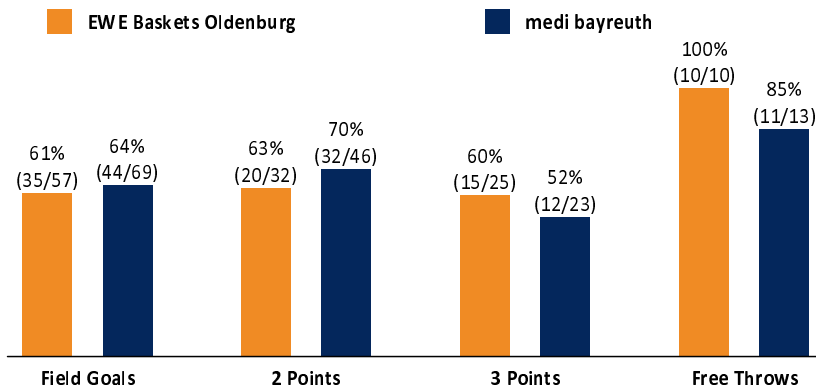

EWE Baskets Oldenburg 95 : 111

medi bayreuth

Referee: STRAUBE Carsten
Umpires: ARIK Tamer / HODZIC Nermin
Commissioner: HOLSTEN Ingo

Attendance: 500
Oldenburg, EWE ARENA (6.000 Plätze), MI 16 FEB 2022, 19:00, Game-ID: 26132

Scoreboard table showing Q1, Q2, Q3, Q4 scores for OLD and BAY.

OLD - EWE Baskets Oldenburg (Coach: FREYER Ingo)

Main player statistics table for OLD team including columns for No., Name, Min, PTS, 2 Points, 3 Points, Field Goals, Free Throws, and various advanced stats.

BAY - medi bayreuth (Coach: KORNER Raoul)

Main player statistics table for BAY team including columns for No., Name, Min, PTS, 2 Points, 3 Points, Field Goals, Free Throws, and various advanced stats.

Summary table comparing OLD and BAY teams across various categories like Rebounds, Assists, Fouls, Turnovers, Steals, Points in the Paint, etc.

EASYCREDIT-BBL.DE

Alle offiziellen Statistiken der easyCredit BBL, Daten, Rekorde uvm. gibt es auf easyCredit-BBL.de! Und für unterwegs: die neue offizielle Liga-App, kostenfrei für iOS und Android.

MAGENTASPORT.DE

Keinen Korb mehr verpassen - Alle Spiele der easyCredit Basketball Bundesliga und des MagentaSport BBL Pokals live auf MagentaSport.de

LEGEND
Min Minutes Played, DR Defensive Rebounds, AS Assists, BS Blocked Shots, PF Fouls, +/- Plus-Minus-Rating
DNP Did Not Play, OR Offensive Rebounds, ST Steals, SB Shots Blocked, * Starters
PTS Points, TR Total Rebounds, TO Turnovers, EFF Efficiency = ((PTS + TR + AS + ST + BS) - ((FGA - FGM) + (FTA - FTM) + TO))