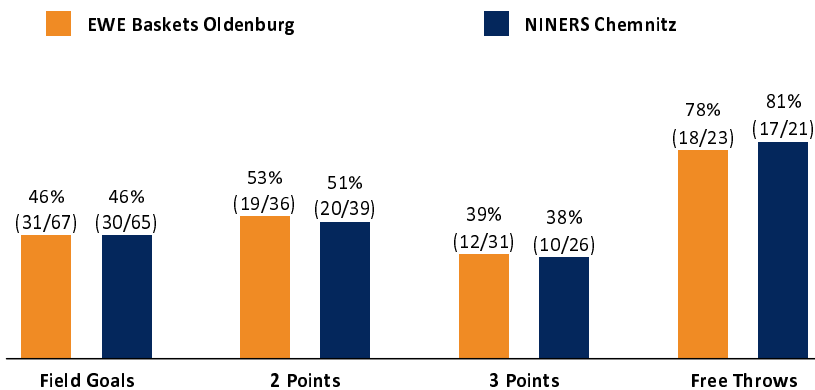

EWE Baskets Oldenburg 92 : 87

NINERS Chemnitz

Referee: CICI Gentian
Umpires: ORUZGANI Zulfikar / FINGERLING Stefan
Commissioner: MOCZULSKI Darius

Attendance: 4.600
Oldenburg, EWE ARENA (6.000 Plätze), SO 13 MRZ 2022, 15:00, Game-ID: 26162

Scoreboard table showing Q1, Q2, Q3, Q4 scores for OLD and CHE.

OLD - EWE Baskets Oldenburg (Coach: FREYER Ingo)

Main player statistics table for OLD team including columns for No., Name, Min, PTS, 2 Points, 3 Points, Field Goals, Free Throws, and various rebound/assist metrics.

CHE - NINERS Chemnitz (Coach: PASTORE Rodrigo)

Main player statistics table for CHE team including columns for No., Name, Min, PTS, 2 Points, 3 Points, Field Goals, Free Throws, and various rebound/assist metrics.

Summary comparison table between OLD and CHE teams for various statistics like Rebounds, Assists, Fouls, etc.

EASYCREDIT-BBL.DE

Alle offiziellen Statistiken der easyCredit BBL, Daten, Rekorde uvm. gibt es auf easyCredit-BBL.de! Und für unterwegs: die neue offizielle Liga-App, kostenfrei für iOS und Android.

MAGENTASPORT.DE

Keinen Korb mehr verpassen - Alle Spiele der easyCredit Basketball Bundesliga und des MagentaSport BBL Pokals live auf MagentaSport.de

LEGEND
Min Minutes Played
DNP Did Not Play
PTS Points
DR Defensive Rebounds
OR Offensive Rebounds
TR Total Rebounds
AS Assists
ST Steals
TO Turnovers
BS Blocked Shots
SB Shots Blocked
EFF Efficiency = ((PTS + TR + AS + ST + BS) - ((FGA - FGM) + (FTA - FTM) + TO))
PF Fouls
FD Fouls Drawn
+/- Plus-Minus-Rating
* Starters