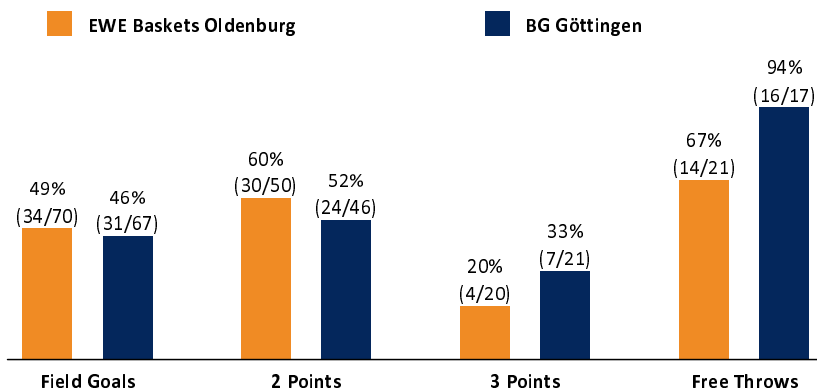

EWE Baskets Oldenburg 86 : 85

BG Göttingen

Referee: MATIP Martin
Umpires: STRAUBE Carsten / SIROWI Dennis
Commissioner: HOLSTEN Ingo

Attendance: 4.600
Oldenburg, EWE ARENA (6.000 Plätze), SA 19 MRZ 2022, 20:30, Game-ID: 26166

Summary table showing scores by quarter (Q1-Q4) for OLD and GOT.

OLD - EWE Baskets Oldenburg (Coach: FREYER Ingo)

Main player statistics table for OLD team, including columns for No., Name, Min, PTS, 2 Points, 3 Points, Field Goals, Free Throws, and various rebound/assist metrics.

GOT - BG Göttingen (Coach: MOORS Roel)

Main player statistics table for GOT team, including columns for No., Name, Min, PTS, 2 Points, 3 Points, Field Goals, Free Throws, and various rebound/assist metrics.

Summary table comparing key statistics between OLD and GOT, such as Rebounds, Assists, Fouls, and Turnovers.

EASYCREDIT-BBL.DE
Alle offiziellen Statistiken der easyCredit BBL, Daten, Rekorde uvm. gibt es auf easyCredit-BBL.de!

MAGENTASPORT.DE
Keinen Korb mehr verpassen - Alle Spiele der easyCredit Basketball Bundesliga und des MagentaSport BBL Pokals live auf MagentaSport.de

LEGEND
Min Minutes Played, DR Defensive Rebounds, AS Assists, BS Blocked Shots, PF Fouls, +/- Plus-Minus-Rating
DNP Did Not Play, OR Offensive Rebounds, ST Steals, SB Shots Blocked, FD Fouls Drawn, * Starters
PTS Points, TR Total Rebounds, TO Turnovers, EFF Efficiency = ((PTS + TR + AS + ST + BS) - ((FGA - FGM) + (FTA - FTM) + TO))