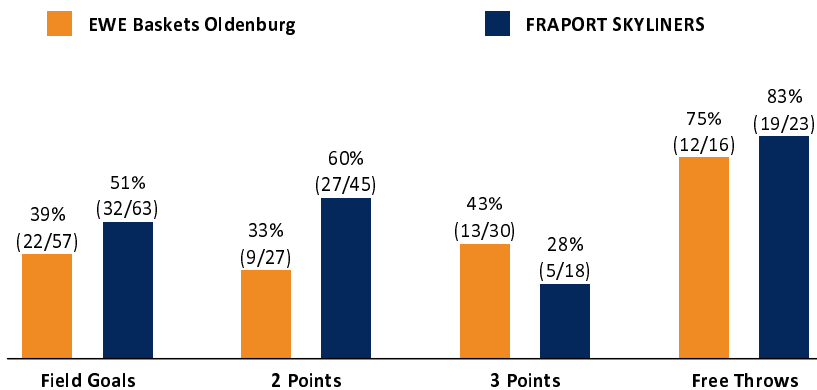

FRA - FRAPORT SKYLINERS (Coach: DALMONTE Luca)

No.	Name	Min	PTS	2 Points	3 Points	Field Goals	Free Throws	OR	DR	TR	AS	ST	TO	BS	SB	PF	FD	EFF	+/-	
0	WANK Lukas	21:17	6		2/6 (33%)	2/6 (33%)			1	1	1	1	1			1		4	9	
1	McLEAN Jamel	20:27	15	5/7 (71%)		5/7 (71%)	5/6 (83%)		5	5		2	2		1	2	3	17	10	
6	SCHOORMANN Len	DNP																		
8	BADIO Brancou	22:15	13	4/6 (67%)	1/2 (50%)	5/8 (63%)	2/2 (100%)	1	4	5	2	1	2			1	1	16	12	
*20	MOORE Rasheed	34:29	15	7/9 (78%)	0/2 (0%)	7/11 (64%)	1/2 (50%)	4	7	11	7				1	4	1	28	14	
*21	BRENNEKE Lorenz	24:21	12	5/9 (56%)		5/9 (56%)	2/2 (100%)	1	2	3	2		2		2	5	3	11	13	
*23	ROBERTSON Quantez	18:25	0	0/1 (0%)	0/3 (0%)	0/4 (0%)					1	1	1			3		-3	14	
*29	CHERRY Will	31:33	21	3/7 (43%)	2/4 (50%)	5/11 (45%)	9/11 (82%)	1	4	5	1	6	2		1	1	6	23	10	
*42	PONITKA Marcel	26:12	6	3/6 (50%)	0/1 (0%)	3/7 (43%)		1	3	4	6	6	4		1	1	10	14	16	
98	HECKER Felix	1:01	0															0	-3	
Team / Coach								2	2	4							4			
Totals			200:00	88	27/45 (60%)	5/18 (28%)	32/63 (51%)	19/23 (83%)	10	28	38	20	17	14		6	18	24	114	19

OLD	FRANK
9 / 22 / 31	10 / 28 / 38
14	20
24	18
18	24
23	14
8	17
16	40
6	11
2	6
1 (3:2)	25 (53:78)
5-0 (16:22)	11-0 (43:67)
Lead Changes: 2	
Times Tied: 0	

EASYCREDIT-BBL.DE

Alle offiziellen Statistiken der easyCredit BBL, Daten, Rekorde uvm. gibt es auf easyCredit-BBL.de! Und für unterwegs: die neue offizielle Liga-App, kostenfrei für iOS und Android.

MAGENTASPORT.DE

Keinen Korb mehr verpassen - Alle Spiele der easyCredit Basketball Bundesliga und des MagentaSport BBL Pokals live auf MagentaSport.de

LEGEND
Min Minutes Played   DR Defensive Rebounds   AS Assists   BS Blocked Shots   PF Fouls   +/- Plus-Minus-Rating
DNP Did Not Play   OR Offensive Rebounds   ST Steals   SB Shots Blocked   FD Fouls Drawn   * Starters
PTS Points   TR Total Rebounds   TO Turnovers   EFF Efficiency = ((PTS + TR + AS + ST + BS) - ((FGA - FGM) + (FTA - FTM) + TO))