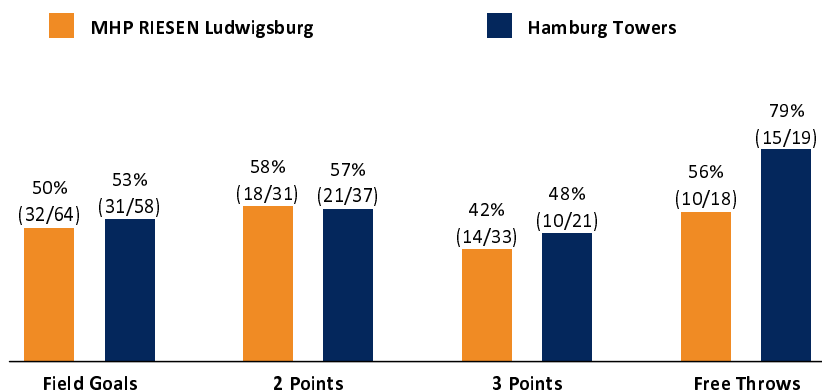

MHP RIESEN Ludwigsburg 88 : 87

Hamburg Towers

Referee: REITER Moritz
Umpires: FRITZ Clemens / REY Danjana
Commissioner: MOLLITOR Horst

Attendance: 1.860
Ludwigsburg, MHPArena (4.129Plätze), SA 25 SEP 2021, 20:30, Game-ID: 25943

Scoreboard table showing Q1, Q2, Q3, Q4 scores for LUD and HAM.

LUD - MHP RIESEN Ludwigsburg (Coach: PATRICK John)

Main player statistics table for Ludwigsburg including columns for No., Name, Min, PTS, 2 Points, 3 Points, Field Goals, Free Throws, and various advanced stats.

HAM - Hamburg Towers (Coach: CALLES Pedro)

Main player statistics table for Hamburg Towers including columns for No., Name, Min, PTS, 2 Points, 3 Points, Field Goals, Free Throws, and various advanced stats.

Summary table comparing LUD and HAM across various statistical categories like Rebounds, Assists, Fouls, etc.

EASYCREDIT-BBL.DE

Alle offiziellen Statistiken der easyCredit BBL, Daten, Rekorde uvm. gibt es auf easyCredit-BBL.de! Und für unterwegs: die neue offizielle Liga-App, kostenfrei für iOS und Android.

MAGENTASPORT.DE

Keinen Korb mehr verpassen - Alle Spiele der easyCredit Basketball Bundesliga und des MagentaSport BBL Pokals live auf MagentaSport.de

LEGEND
Min Minutes Played
DNP Did Not Play
PTS Points
DR Defensive Rebounds
OR Offensive Rebounds
TR Total Rebounds
AS Assists
ST Steals
TO Turnovers
BS Blocked Shots
SB Shots Blocked
EFF Efficiency = ((PTS + TR + AS + ST + BS) - ((FGA - FGM) + (FTA - FTM) + TO))
PF Fouls
FD Fouls Drawn
+/- Plus-Minus-Rating
* Starters