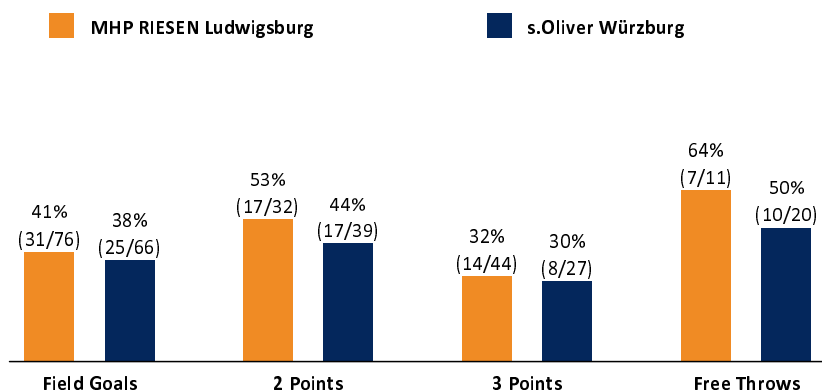

MHP RIESEN Ludwigsburg 83 : 68

s.Oliver Würzburg

Referee: REITER Moritz
Umpires: BOHN Andreas / FINGERLING Stefan
Commissioner: GINTSCHEL Winfried

Attendance: 0
Ludwigsburg, MHPArena (4.129Plätze), SO 5 DEZ 2021, 15:00, Game-ID: 26016

Summary table showing scores by quarter (Q1-Q4) for LUD and WUE.

LUD - MHP RIESEN Ludwigsburg (Coach: PATRICK John)

Main player statistics table for MHP RIESEN Ludwigsburg, including columns for No., Name, Min, PTS, 2 Points, 3 Points, Field Goals, Free Throws, and various rebound/steal metrics.

WUE - s.Oliver Würzburg (Coach: WUCHERER Denis)

Main player statistics table for s.Oliver Würzburg, including columns for No., Name, Min, PTS, 2 Points, 3 Points, Field Goals, Free Throws, and various rebound/steal metrics.

Summary table comparing team statistics between LUD and WUE, such as Rebounds, Assists, Fouls, Turnovers, and Steals.

EASYCREDIT-BBL.DE
Alle offiziellen Statistiken der easyCredit BBL, Daten, Rekorde uvm. gibt es auf easyCredit-BBL.de!

MAGENTASPORT.DE
Keinen Korb mehr verpassen - Alle Spiele der easyCredit Basketball Bundesliga und des MagentaSport BBL Pokals live auf MagentaSport.de

LEGEND
Min Minutes Played, DR Defensive Rebounds, AS Assists, BS Blocked Shots, PF Fouls, +/- Plus-Minus-Rating
DNP Did Not Play, OR Offensive Rebounds, ST Steals, SB Shots Blocked, FD Fouls Drawn, * Starters
PTS Points, TR Total Rebounds, TO Turnovers, EFF Efficiency = ((PTS + TR + AS + ST + BS) - ((FGA - FGM) + (FTA - FTM) + TO))