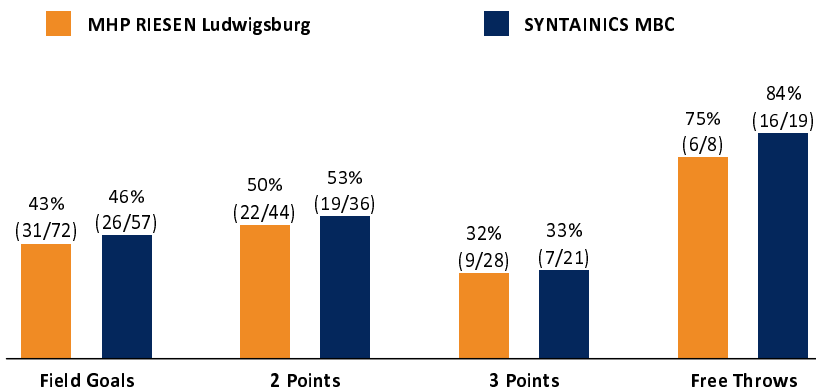

MHP RIESEN Ludwigsburg 77 : 75

SYNTAINICS MBC

Referee: REITER Moritz
Umpires: HACK Johannes / LODER Benedikt
Commissioner: LAUPRECHT Claus-Arwed

Attendance: 1.376
Ludwigsburg, MHPArena (4.129Plätze), Mi 30 MRZ 2022, 19:00, Game-ID: 26102

Scoreboard table showing Q1, Q2, Q3, Q4 scores for LUD and MBC.

LUD - MHP RIESEN Ludwigsburg (Coach: PATRICK John)

Main player statistics table for LUD, including columns for No., Name, Min, PTS, 2 Points, 3 Points, Field Goals, Free Throws, and various rebound/assist metrics.

MBC - SYNTAINICS MBC (Coach: JOVOVIC Igor)

Main player statistics table for MBC, including columns for No., Name, Min, PTS, 2 Points, 3 Points, Field Goals, Free Throws, and various rebound/assist metrics.

Summary table comparing LUD and MBC on various metrics like Rebounds, Assists, Fouls, and Steals.

EASYCREDIT-BBL.DE

Alle offiziellen Statistiken der easyCredit BBL, Daten, Rekorde uvm. gibt es auf easyCredit-BBL.de! Und für unterwegs: die neue offizielle Liga-App, kostenfrei für iOS und Android.

MAGENTASPORT.DE

Keinen Korb mehr verpassen - Alle Spiele der easyCredit Basketball Bundesliga und des MagentaSport BBL Pokals live auf MagentaSport.de

LEGEND: Min Minutes Played, DR Defensive Rebounds, AS Assists, BS Blocked Shots, PF Fouls, +/- Plus-Minus-Rating, DNP Did Not Play, OR Offensive Rebounds, ST Steals, SB Shots Blocked, FD Fouls Drawn, * Starters, PTS Points, TR Total Rebounds, TO Turnovers, EFF Efficiency = ((PTS + TR + AS + ST + BS) - ((FGA - FGM) + (FTA - FTM) + TO))