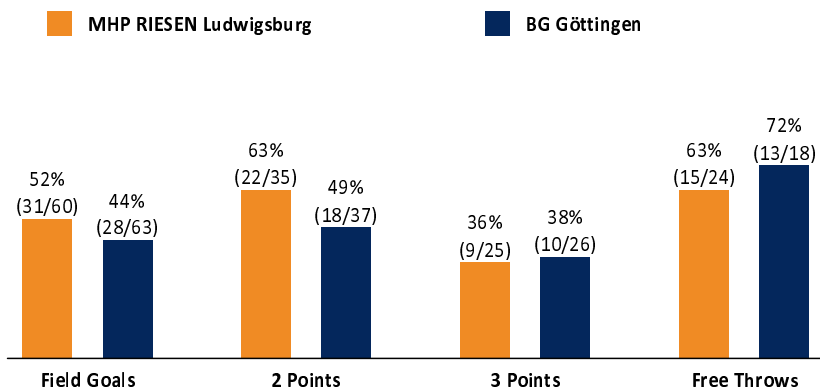

MHP RIESEN Ludwigsburg 86 : 79

BG Göttingen

Referee: CICI Gentian
Umpires: FRITZ Clemens / MUTAPCIC Armin
Commissioner: BENDER Ute

Attendance: 1.287
Ludwigsburg, MHPArena (4.129Plätze), MI 16 FEB 2022, 20:30, Game-ID: 26128

Scoreboard table showing Q1, Q2, Q3, Q4 scores for LUD and GOT.

LUD - MHP RIESEN Ludwigsburg (Coach: PATRICK John)

Main player statistics table for MHP RIESEN Ludwigsburg including columns for No., Name, Min, PTS, 2 Points, 3 Points, Field Goals, Free Throws, and various rebound/assist metrics.

GOT - BG Göttingen (Coach: MOORS Roel)

Main player statistics table for BG Göttingen including columns for No., Name, Min, PTS, 2 Points, 3 Points, Field Goals, Free Throws, and various rebound/assist metrics.

Summary table comparing LUD and GOT across various statistical categories like Rebounds, Assists, Fouls, Turnovers, Steals, etc.

EASYCREDIT-BBL.DE

Alle offiziellen Statistiken der easyCredit BBL, Daten, Rekorde uvm. gibt es auf easyCredit-BBL.de! Und für unterwegs: die neue offizielle Liga-App, kostenfrei für iOS und Android.

MAGENTASPORT.DE

Keinen Korb mehr verpassen - Alle Spiele der easyCredit Basketball Bundesliga und des MagentaSport BBL Pokals live auf MagentaSport.de

LEGEND
Min Minutes Played
DNP Did Not Play
PTS Points
DR Defensive Rebounds
OR Offensive Rebounds
TR Total Rebounds
AS Assists
ST Steals
TO Turnovers
BS Blocked Shots
SB Shots Blocked
EFF Efficiency = ((PTS + TR + AS + ST + BS) - ((FGA - FGM) + (FTA - FTM) + TO))
PF Fouls
FD Fouls Drawn
+/- Plus-Minus-Rating
* Starters