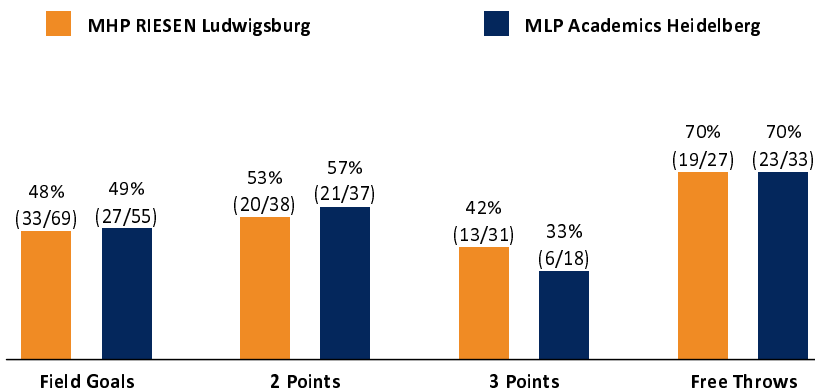

HDB - MLP Academics Heidelberg (Coach: IGNIJATOVIC Branislav)

No.	Name	Min	PTS	2 Points	3 Points	Field Goals	Free Throws	OR	DR	TR	AS	ST	TO	BS	SB	PF	FD	EFF	+/-	
0	WATKINS Anthony	1:50	0			2/4 (50%)	0/2 (0%)		1	1							1	-1	2	
*1	CHAPMAN Brekkott	18:14	7	2/3 (67%)	0/3 (0%)	2/6 (33%)	3/6 (50%)		4	4		1	4			2	3	1	-15	
2	WÜRZNER Niklas	9:29	0		0/1 (0%)	0/1 (0%)							2			5		-1	0	
*3	LOWERY Robert	32:51	11	5/9 (56%)	0/4 (0%)	5/13 (38%)	1/3 (33%)	1	1	2	6	2	4		1	3	3	7	-19	
*5	ELY Shyron	21:40	7	0/3 (0%)	1/1 (100%)	1/4 (25%)	4/4 (100%)	1	3	4	1						2	9	2	
*8	UGRAI Maximilian	24:28	22	7/9 (78%)	1/3 (33%)	8/12 (67%)	5/6 (83%)	1	3	4	1	1	1			4	4	22	4	
10	MARTIN Kelvin	27:25	11	4/5 (80%)	0/1 (0%)	4/6 (67%)	3/4 (75%)	2	6	8	1	1	1	1		4	3	18	-17	
*15	GEIST Jordan	18:38	9	1/3 (33%)	2/2 (100%)	3/5 (60%)	1/2 (50%)		4	4	1	1	2		1	5	4	10	-16	
22	HEYDEN Philipp	5:57	0	0/1 (0%)		0/1 (0%)			2	2						1		1	-6	
30	FRIEDERICI Leon	11:35	5	1/1 (100%)	1/1 (100%)	2/2 (100%)										1	1	5	-10	
47	KUPPE Albert	3:07	0	0/1 (0%)		0/1 (0%)												-1	6	
55	ANDERSON Kyan	24:46	11	1/2 (50%)	1/2 (50%)	2/4 (50%)	6/6 (100%)	1	2	3	2		1		1		4	13	-6	
Team / Coach								1	3	4						4				
Totals			200:00	83	21/37 (57%)	6/18 (33%)	27/55 (49%)	23/33 (70%)	7	29	36	14	6	15	1	3	25	25	87	-15

LUD	HDB
9 / 26 / 35	7 / 29 / 36
20	Assists 14
25	Fouls 25
22	Fouls Drawn 25
10	Turnovers 15
6	Steals 6
38	Points in the Paint 36
11	Second Chance Points 12
12	Fast Break Points 7
22 (93:71)	Biggest Lead 7 (17:24)
12-0 (36:26)	Biggest Scoring Run 9-0 (41:36)
	Lead Changes: 4
	Times Tied: 4

EASYCREDIT-BBL.DE

Alle offiziellen Statistiken der easyCredit BBL, Daten, Rekorde uvm. gibt es auf easyCredit-BBL.de! Und für unterwegs: die neue offizielle Liga-App, kostenfrei für iOS und Android.

MAGENTASPORT.DE

Keinen Korb mehr verpassen - Alle Spiele der easyCredit Basketball Bundesliga und des MagentaSport BBL Pokals live auf MagentaSport.de

LEGEND
Min Minutes Played   DR Defensive Rebounds   AS Assists   BS Blocked Shots   PF Fouls   +/- Plus-Minus-Rating
DNP Did Not Play   OR Offensive Rebounds   ST Steals   SB Shots Blocked   FD Fouls Drawn   * Starters
PTS Points   TR Total Rebounds   TO Turnovers   EFF Efficiency = ((PTS + TR + AS + ST + BS) - ((FGA - FGM) + (FTA - FTM) + TO))