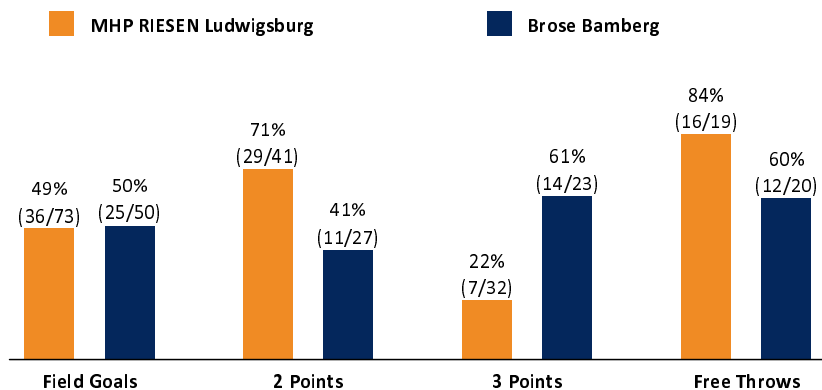

MHP RIESEN Ludwigsburg 95 : 76

Brose Bamberg

Referee: MADINGER Christof
Umpires: MUTAPCIC Armin / THEIS Christian
Commissioner: HOLSTEN Ingo

Attendance: 1.736
Ludwigsburg, MHPArena (4.129Plätze), SA 12 MRZ 2022, 20:30, Game-ID: 26156

Scoreboard table showing Q1, Q2, Q3, Q4 scores for LUD and BAM.

LUD - MHP RIESEN Ludwigsburg (Coach: PATRICK John)

Main player statistics table for Ludwigsburg including columns for No., Name, Min, PTS, 2 Points, 3 Points, Field Goals, Free Throws, and various rebound and efficiency metrics.

BAM - Brose Bamberg (Coach: AMIEL Oren)

Main player statistics table for Brose Bamberg including columns for No., Name, Min, PTS, 2 Points, 3 Points, Field Goals, Free Throws, and various rebound and efficiency metrics.

Summary statistics table comparing LUD and BAM across categories like Rebounds, Assists, Fouls, Turnovers, Steals, Points in the Paint, etc.

EASYCREDIT-BBL.DE
Alle offiziellen Statistiken der easyCredit BBL, Daten, Rekorde uvm. gibt es auf easyCredit-BBL.de!

MAGENTASPORT.DE
Keinen Korb mehr verpassen - Alle Spiele der easyCredit Basketball Bundesliga und des MagentaSport BBL Pokals live auf MagentaSport.de

LEGEND
Min Minutes Played, DR Defensive Rebounds, AS Assists, BS Blocked Shots, PF Fouls, +/- Plus-Minus-Rating
DNP Did Not Play, OR Offensive Rebounds, ST Steals, SB Shots Blocked, FD Fouls Drawn, * Starters
PTS Points, TR Total Rebounds, TO Turnovers, EFF Efficiency = ((PTS + TR + AS + ST + BS) - ((FGA - FGM) + (FTA - FTM) + TO))