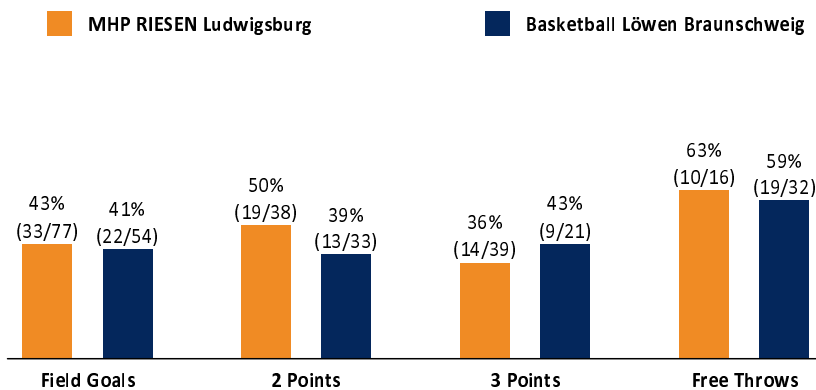

BRA - Basketball Löwen Braunschweig (Coach: RAMIREZ Jesus)

No.	Name	Min	PTS	2 Points	3 Points	Field Goals	Free Throws	OR	DR	TR	AS	ST	TO	BS	SB	PF	FD	EFF	+/-	
*3	TISCHLER Nicholas	20:55	2	1/2 (50%)	0/1 (0%)	1/3 (33%)			2	2	1		1			2		2	-2	
*4	VAN SLOOTEN Luc	29:09	8	1/3 (33%)	1/5 (20%)	2/8 (25%)	3/7 (43%)	3	4	7	3	3	4			2	3	7	-6	
*5	KLASSEN Owen	30:33	15	5/9 (56%)	0/1 (0%)	5/10 (50%)	5/8 (63%)	2	3	5	3	1	5	1		4	7	12	-14	
8	ROOSCH Simon	DNP																		
10	FRU Sananda	3:32	0													1		0	-2	
13	TISCHLER Brandon	18:17	3	0/1 (0%)	1/2 (50%)	1/3 (33%)		2	4	6			1			4		6	-16	
*15	PETERKA Martin	24:47	17	1/4 (25%)	5/7 (71%)	6/11 (55%)		1	5	6	1	1	3			1		17	-11	
*19	SEHNAL Ondrej	27:20	7	1/5 (20%)	1/1 (100%)	2/6 (33%)	2/4 (50%)		1	1	3		4	1	1	4	5	2	-27	
32	ZAGARS Arturs	24:19	11	0/1 (0%)	1/3 (33%)	1/4 (25%)	8/11 (73%)				3	1	1			1	6	8	-3	
44	TURUDIC Benedikt	21:08	9	4/8 (50%)	0/1 (0%)	4/9 (44%)	1/2 (50%)	2	4	6		1	2	1		2	1	9	-9	
Team / Coach								1	4	5		1					4			
Totals			200:00	72	13/33 (39%)	9/21 (43%)	22/54 (41%)	19/32 (59%)	11	27	38	14	7	22	3	1	21	22	67	-18

LUD	BRA
18 / 24 / 42	11 / 27 / 38
23	Rebounds OR/DR/TR
22	Assists
21	Fouls
11	Fouls Drawn
14	Turnovers
30	Steals
13	Points in the Paint
13	Second Chance Points
13	Fast Break Points
20 (90:70)	Biggest Lead
7-0 (16:12)	Biggest Scoring Run
	Lead Changes: 5
	Times Tied: 3

EASYCREDIT-BBL.DE

Alle offiziellen Statistiken der easyCredit BBL, Daten, Rekorde uvm. gibt es auf easyCredit-BBL.de! Und für unterwegs: die neue offizielle Liga-App, kostenfrei für iOS und Android.

MAGENTASPORT.DE

Keinen Korb mehr verpassen - Alle Spiele der easyCredit Basketball Bundesliga und des MagentaSport BBL Pokals live auf MagentaSport.de

LEGEND
Min Minutes Played   DR Defensive Rebounds   AS Assists   BS Blocked Shots   PF Fouls   +/- Plus-Minus-Rating
DNP Did Not Play   OR Offensive Rebounds   ST Steals   SB Shots Blocked   FD Fouls Drawn   * Starters
PTS Points   TR Total Rebounds   TO Turnovers   EFF Efficiency = ((PTS + TR + AS + ST + BS) - ((FGA - FGM) + (FTA - FTM) + TO))