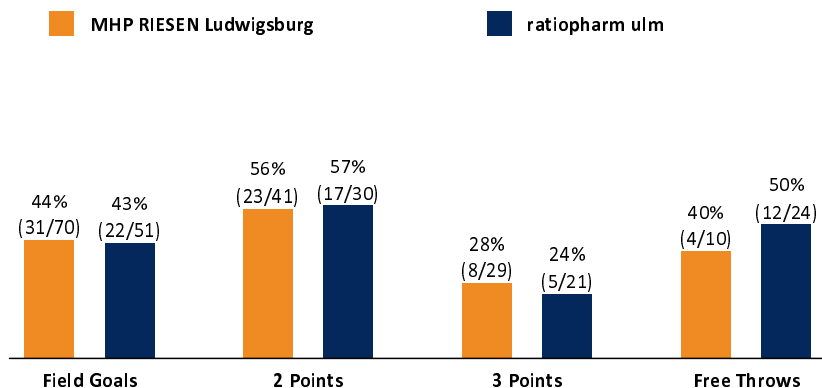

MHP RIESEN Ludwigsburg 74 : 61

ratiopharm ulm

Referee: MATIP Martin
Umpires: ARIK Tamer / BRENDEL Nicolas
Commissioner: KINDERVATER Max

Attendance: 2.914
Ludwigsburg, MHPArena (4.129Plätze), SA 9 APR 2022, 20:30, Game-ID: 26192

Scoreboard table showing Q1, Q2, Q3, Q4 scores for LUD and ULM.

LUD - MHP RIESEN Ludwigsburg (Coach: PATRICK John)

Main player statistics table for Ludwigsburg including columns for No., Name, Min, PTS, 2 Points, 3 Points, Field Goals, Free Throws, and various rebound/assist metrics.

ULM - ratiopharm ulm (Coach: LAKOVIC Jaka)

Main player statistics table for Ulm including columns for No., Name, Min, PTS, 2 Points, 3 Points, Field Goals, Free Throws, and various rebound/assist metrics.

Summary table comparing LUD and ULM across various categories like Rebounds, Assists, Fouls, Turnovers, Steals, Points in the Paint, etc.

EASYCREDIT-BBL.DE
Alle offiziellen Statistiken der easyCredit BBL, Daten, Rekorde uvm. gibt es auf easyCredit-BBL.de!

MAGENTASPORT.DE
Keinen Korb mehr verpassen - Alle Spiele der easyCredit Basketball Bundesliga und des MagentaSport BBL Pokals live auf MagentaSport.de

LEGEND
Min Minutes Played, DR Defensive Rebounds, AS Assists, BS Blocked Shots, PF Fouls, +/- Plus-Minus-Rating
DNP Did Not Play, OR Offensive Rebounds, ST Steals, SB Shots Blocked, FD Fouls Drawn, * Starters
PTS Points, TR Total Rebounds, TO Turnovers, EFF Efficiency = ((PTS + TR + AS + ST + BS) - ((FGA - FGM) + (FTA - FTM) + TO))