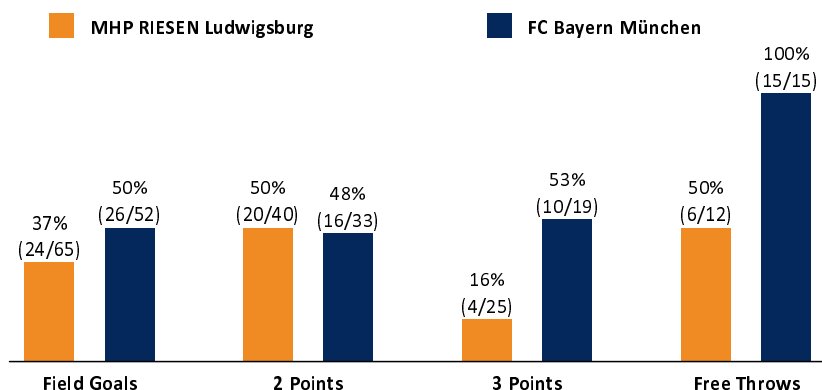

MHP RIESEN Ludwigsburg 58 : 77

FC Bayern München

Referee: FRITZ Clemens
Umpires: KOVACEVIC Nesa / BITTNER Steve
Commissioner: MOLITOR Horst

Attendance: 2.756
Ludwigsburg, MHPArena (4.129Plätze), SA 16 APR 2022, 20:30, Game-ID: 26213

Scoreboard table showing Q1, Q2, Q3, Q4 scores for LUD and FCB.

LUD - MHP RIESEN Ludwigsburg (Coach: PATRICK John)

Main player statistics table for MHP RIESEN Ludwigsburg, including columns for No., Name, Min, PTS, 2 Points, 3 Points, Field Goals, Free Throws, and various rebound/assist metrics.

FCB - FC Bayern München (Coach: TRINCHIERI Andrea)

Main player statistics table for FC Bayern München, including columns for No., Name, Min, PTS, 2 Points, 3 Points, Field Goals, Free Throws, and various rebound/assist metrics.

Summary statistics table comparing LUD and FCB across various metrics like Rebounds, Assists, Fouls, Turnovers, Steals, Points in the Paint, Second Chance Points, Fast Break Points, Biggest Lead, Biggest Scoring Run, Lead Changes, and Times Tied.

EASYCREDIT-BBL.DE

Alle offiziellen Statistiken der easyCredit BBL, Daten, Rekorde uvm. gibt es auf easyCredit-BBL.de! Und für unterwegs: die neue offizielle Liga-App, kostenfrei für iOS und Android.

MAGENTASPORT.DE

Keinen Korb mehr verpassen - Alle Spiele der easyCredit Basketball Bundesliga und des MagentaSport BBL Pokals live auf MagentaSport.de

LEGEND
Min Minutes Played
DNP Did Not Play
PTS Points
DR Defensive Rebounds
OR Offensive Rebounds
TR Total Rebounds
AS Assists
ST Steals
TO Turnovers
BS Blocked Shots
SB Shots Blocked
EFF Efficiency = ((PTS + TR + AS + ST + BS) - ((FGA - FGM) + (FTA - FTM) + TO))
PF Fouls
FD Fouls Drawn
+/- Plus-Minus-Rating
* Starters