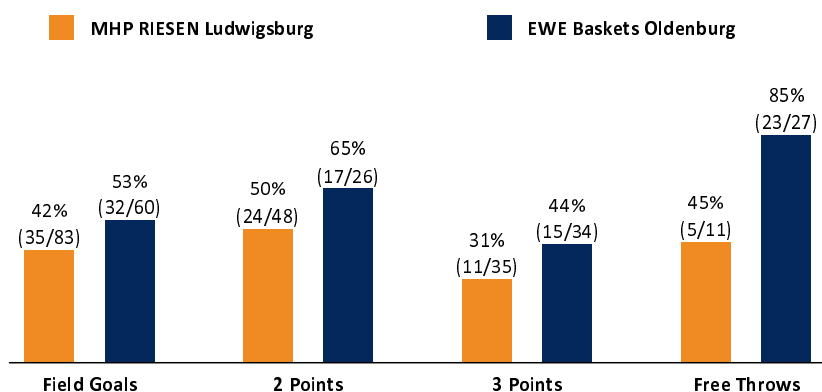

OLD - EWE Baskets Oldenburg (Coach: FREYER Ingo)

No.	Name	Min	PTS	2 Points	3 Points	Field Goals	Free Throws	OR	DR	TR	AS	ST	TO	BS	SB	PF	FD	EFF	+/-
7	HERRERA Sebastian	23:17	15	3/3 (100%)	2/5 (40%)	5/8 (63%)	3/3 (100%)	1		1		1	1	1		2	5	14	11
*11	PRESSEY Phil	35:46	21	1/2 (50%)	5/9 (56%)	6/11 (55%)	4/4 (100%)		5	5	7	2	5			4	2	25	16
*20	MICHALAK Michal	28:00	14	6/7 (86%)	0/4 (0%)	6/11 (55%)	2/3 (67%)		5	5	2	1	2			1	3	14	3
*22	HOLYFIELD T.J.	38:50	25	3/6 (50%)	5/6 (83%)	8/12 (67%)	4/5 (80%)	1	13	14	2	3	2	1		4	4	38	12
*23	PAULDING Rickey	28:52	8	2/5 (40%)	0/2 (0%)	2/7 (29%)	4/4 (100%)		2	2	2	1	1				3	7	8
24	NDHINE Jerry	14:24	6		2/3 (67%)	2/3 (67%)			3	3			1			2		7	8
27	HEMSCHMEIER Fritz	0:20	0															0	2
*33	HUNDT Bennet	30:11	13	2/3 (67%)	1/5 (20%)	3/8 (38%)	6/8 (75%)		1	1	8	1			1	1	6	16	18
47	SCHELL Max	0:20	0															0	2
Team / Coach									3	3		1					2		
Totals		200:00	102	17/26 (65%)	15/34 (44%)	32/60 (53%)	23/27 (85%)	2	32	34	21	9	13	2	1	14	23	123	16

LUD	OLD
17 / 26 / 43	2 / 32 / 34
15	21
23	14
14	23
12	13
8	9
40	32
10	4
7	16
11 (36:25)	19 (69:88)
13-0 (26:17)	13-0 (69:88)
Lead Changes: 2	
Times Tied: 3	

EASYCREDIT-BBL.DE

Alle offiziellen Statistiken der easyCredit BBL, Daten, Rekorde uvm. gibt es auf easyCredit-BBL.de! Und für unterwegs: die neue offizielle Liga-App, kostenfrei für iOS und Android.

MAGENTASPORT.DE

Keinen Korb mehr verpassen - Alle Spiele der easyCredit Basketball Bundesliga und des MagentaSport BBL Pokals live auf MagentaSport.de

LEGEND
Min Minutes Played   DR Defensive Rebounds   AS Assists   BS Blocked Shots   PF Fouls   +/- Plus-Minus-Rating
DNP Did Not Play   OR Offensive Rebounds   ST Steals   SB Shots Blocked   FD Fouls Drawn   * Starters
PTS Points   TR Total Rebounds   TO Turnovers   EFF Efficiency = ((PTS + TR + AS + ST + BS) - ((FGA - FGM) + (FTA - FTM) + TO))