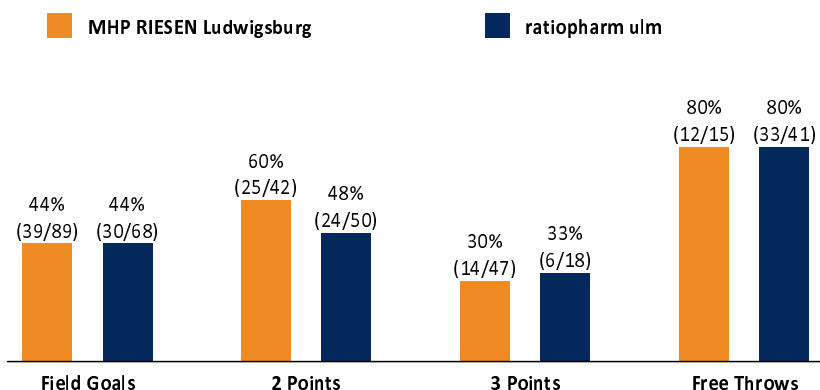

MHP RIESEN Ludwigsburg 104 : 99

ratiopharm ulm

Referee: CICI Gentian
Umpires: BITTNER Steve/ ORUZGANI Zulfikar
Commissioner: LAUPRECHT Claus-Arwed

Attendance: 1.748
Ludwigsburg, MHPArena (4.129Plätze), SA 14 MAI 2022, 20:30, Game-ID: 27258

Scoreboard table showing Q1, Q2, Q3, Q4, OT1, OT2 scores for LUD and ULM.

LUD - MHP RIESEN Ludwigsburg (Coach: PATRICK John)

Main player statistics table for Ludwigsburg including columns for No., Name, Min, PTS, 2 Points, 3 Points, Field Goals, Free Throws, and various rebound/assist/steal metrics.

ULM - ratiopharm ulm (Coach: LAKOVIC Jaka)

Main player statistics table for Ulm including columns for No., Name, Min, PTS, 2 Points, 3 Points, Field Goals, Free Throws, and various rebound/assist/steal metrics.

Summary table comparing LUD and ULM across various performance metrics like Rebounds, Assists, Fouls, Turnovers, Steals, Points in the Paint, Second Chance Points, Fast Break Points, Biggest Lead, Biggest Scoring Run, Lead Changes, and Times Tied.

EASYCREDIT-BBL.DE
Alle offiziellen Statistiken der easyCredit BBL, Daten, Rekorde uvm. gibt es auf easyCredit-BBL.de! Und für unterwegs: die neue offizielle Liga-App, kostenfrei für iOS und Android.

MAGENTASPORT.DE
Keinen Korb mehr verpassen - Alle Spiele der easyCredit Basketball Bundesliga und des MagentaSport BBL Pokals live auf MagentaSport.de

LEGEND
Min Minutes Played, DR Defensive Rebounds, AS Assists, BS Blocked Shots, PF Fouls, +/- Plus-Minus-Rating
DNP Did Not Play, OR Offensive Rebounds, ST Steals, SB Shots Blocked, FD Fouls Drawn, * Starters
PTS Points, TR Total Rebounds, TO Turnovers, EFF Efficiency = ((PTS + TR + AS + ST + BS) - ((FGA - FGM) + (FTA - FTM) + TO))