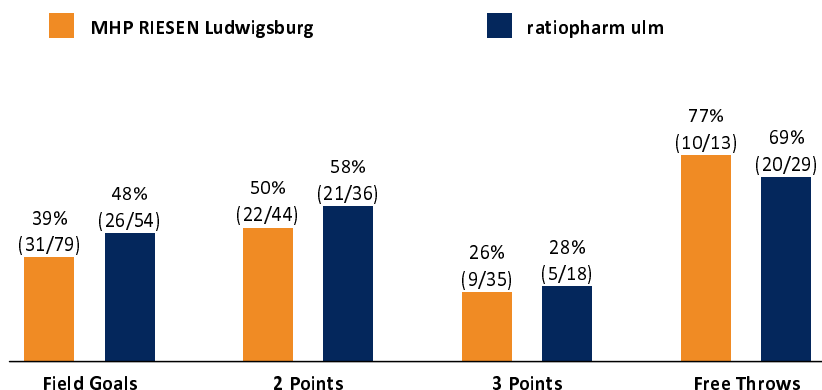

MHP RIESEN Ludwigsburg 81 : 77

ratiopharm ulm

Referee: REITER Moritz
Umpires: FRITZ Clemens / BARTH Benjamin
Commissioner: LAUPRECHT Claus-Arwed

Attendance: 2.764
Ludwigsburg, MHPArena (4.129Plätze), DI 17 MAI 2022, 19:00, Game-ID: 27260

Scoreboard table showing Q1, Q2, Q3, Q4, and OT1 scores for LUD and ULM.

LUD - MHP RIESEN Ludwigsburg (Coach: PATRICK John)

Main player statistics table for Ludwigsburg, including columns for No., Name, Min, PTS, 2 Points, 3 Points, Field Goals, Free Throws, and various advanced stats.

ULM - ratiopharm ulm (Coach: LAKOVIC Jaka)

Main player statistics table for Ulm, including columns for No., Name, Min, PTS, 2 Points, 3 Points, Field Goals, Free Throws, and various advanced stats.

Summary table comparing LUD and ULM on various performance metrics such as Rebounds, Assists, Fouls, Turnovers, and Steals.

EASYCREDIT-BBL.DE
Alle offiziellen Statistiken der easyCredit BBL, Daten, Rekorde uvm. gibt es auf easyCredit-BBL.de!

MAGENTASPORT.DE
Keinen Korb mehr verpassen - Alle Spiele der easyCredit Basketball Bundesliga und des MagentaSport BBL Pokals live auf MagentaSport.de

LEGEND
Min Minutes Played, DR Defensive Rebounds, AS Assists, BS Blocked Shots, PF Fouls, +/- Plus-Minus-Rating
DNP Did Not Play, OR Offensive Rebounds, ST Steals, SB Shots Blocked, FD Fouls Drawn, * Starters
PTS Points, TR Total Rebounds, TO Turnovers, EFF Efficiency = ((PTS + TR + AS + ST + BS) - ((FGA - FGM) + (FTA - FTM) + TO))