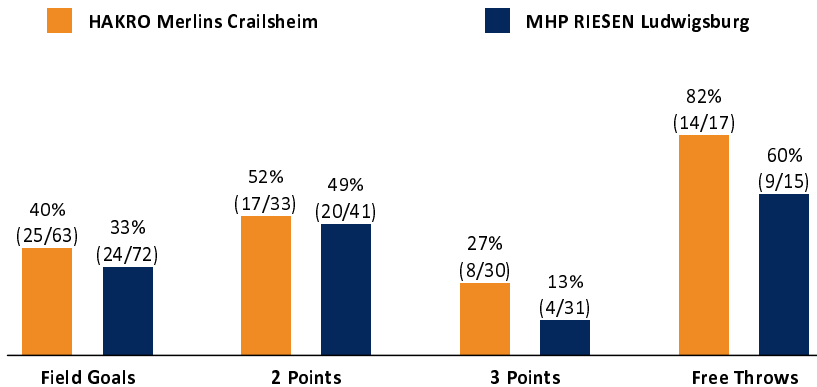

LUD - MHP RIESEN Ludwigsburg (Coach: PATRICK John)

No.	Name	Min	PTS	2 Points	3 Points	Field Goals	Free Throws	OR	DR	TR	AS	ST	TO	BS	SB	PF	FD	EFF	+/-
*1	HULLS Jordan	24:21	0		0/5 (0%)	0/5 (0%)			3	3	1	1				2		0	-13
2	PATRICK Jacob	8:21	0		0/1 (0%)	0/1 (0%)										2		-1	-11
*5	SIMON Justin	30:13	12	6/12 (50%)	0/3 (0%)	6/15 (40%)	0/4 (0%)	3	6	9	2	1	1	1		2	3	11	-10
6	PATRICK Johannes	11:00	12	0/1 (0%)	4/7 (57%)	4/8 (50%)			2	2			1			2	2	9	3
7	BÄHRE Jonathan	9:42	8	4/5 (80%)	0/1 (0%)	4/6 (67%)		2	1	3		1	2		1	1	8	-7	
8	WOODARD James	5:42	2	1/2 (50%)	0/1 (0%)	1/3 (33%)		1		1	1				1	1	2	-3	
11	HERZOG Lukas	8:39	0	0/1 (0%)	0/1 (0%)	0/2 (0%)			1	1	1					3		0	9
*12	RADEBAUGH Jonah	28:24	7	2/4 (50%)	0/6 (0%)	2/10 (20%)	3/3 (100%)		6	6	3	2	3		1	1	4	7	-14
13	POLAS BARTOLO Yorman	22:14	10	3/6 (50%)	0/2 (0%)	3/8 (38%)	4/6 (67%)	5	2	7	1		1		1	4	4	10	2
*18	WOHLFARTH-BOTTERMANN Jonas	10:25	2	1/3 (33%)		1/3 (33%)		1	2	3			1			3	1	2	-7
20	ALKINS Rawle	15:40	4	2/3 (67%)	0/2 (0%)	2/5 (40%)		1		1		1		1		1	4	-1	
*21	DARDEN Tremell	25:19	4	1/4 (25%)	0/2 (0%)	1/6 (17%)	2/2 (100%)	1	2	3			2	1		1	2	1	-3
Team / Coach								2	4	6			1						5
Totals		200:00	61	20/41 (49%)	4/31 (13%)	24/72 (33%)	9/15 (60%)	16	29	45	9	6	12	3	4	21	18	58	-11

CRA	LUD
8 / 35 / 43	16 / 29 / 45
12	9
18	21
21	18
13	12
5	6
28	36
5	17
11	
21 (57:36)	3 (2:5)
9-0 (57:36)	10-0 (59:49)
	Lead Changes: 2
	Times Tied: 3

EASYCREDIT-BBL.DE

Alle offiziellen Statistiken der easyCredit BBL, Daten, Rekorde uvm. gibt es auf easyCredit-BBL.de! Und für unterwegs: die neue offizielle Liga-App, kostenfrei für iOS und Android.

MAGENTASPORT.DE

Keinen Korb mehr verpassen - Alle Spiele der easyCredit Basketball Bundesliga und des MagentaSport BBL Pokals live auf MagentaSport.de

Min Minutes Played	DR Defensive Rebounds	AS Assists	BS Blocked Shots	PF Fouls	+/- Plus-Minus-Rating
DNP Did Not Play	OR Offensive Rebounds	ST Steals	SB Shots Blocked	FD Fouls Drawn	* Starters
PTS Points	TR Total Rebounds	TO Turnovers	EFF Efficiency = ((PTS + TR + AS + ST + BS) - ((FGA - FGM) + (FTA - FTM) + TO))