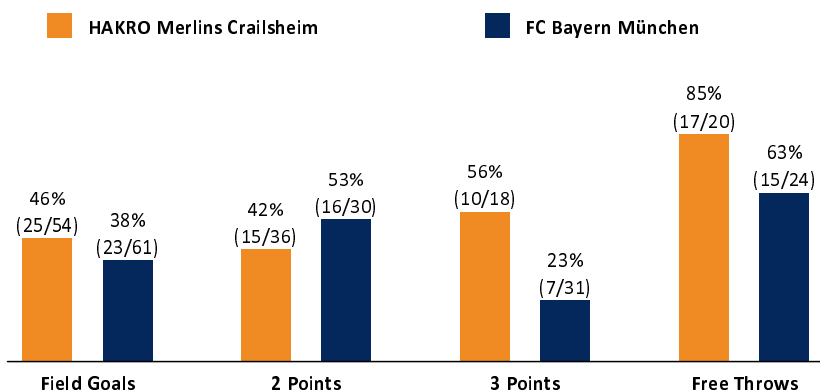

HAKRO Merlins Crailsheim 77 : 68

FC Bayern München

Referee: FRITZ Clemens
Umpires: STREIT Enrico / THEIS Christian
Commissioner: LAUPRECHT Claus-Arwed

Attendance: 750
Crailsheim, Arena Hohenlohe (3.000 Plätze), SO 26 DEZ 2021, 20:30, Game-ID: 26049

Summary table showing quarter scores (Q1-Q4) for CRA and FCB.

CRA - HAKRO Merlins Crailsheim (Coach: GLEIM Sebastian)

Main player statistics table for CRA, including columns for No., Name, Min, PTS, 2 Points, 3 Points, Field Goals, Free Throws, and various rebound/assist metrics.

FCB - FC Bayern München (Coach: GREENE Demond)

Main player statistics table for FCB, including columns for No., Name, Min, PTS, 2 Points, 3 Points, Field Goals, Free Throws, and various rebound/assist metrics.

Summary table comparing CRA and FCB statistics: Rebounds, Assists, Fouls, Turnovers, Steals, Points in the Paint, Second Chance Points, Fast Break Points, Biggest Lead, Biggest Scoring Run, Lead Changes, Times Tied.

EASYCREDIT-BBL.DE

Alle offiziellen Statistiken der easyCredit BBL, Daten, Rekorde uvm. gibt es auf easyCredit-BBL.de! Und für unterwegs: die neue offizielle Liga-App, kostenfrei für iOS und Android.

MAGENTASPORT.DE

Keinen Korb mehr verpassen - Alle Spiele der easyCredit Basketball Bundesliga und des MagentaSport BBL Pokals live auf MagentaSport.de

LEGEND: Min Minutes Played, DR Defensive Rebounds, AS Assists, BS Blocked Shots, PF Fouls, +/- Plus-Minus-Rating, DNP Did Not Play, OR Offensive Rebounds, ST Steals, SB Shots Blocked, FD Fouls Drawn, * Starters, PTS Points, TR Total Rebounds, TO Turnovers, EFF Efficiency = ((PTS + TR + AS + ST + BS) - ((FGA - FGM) + (FTA - FTM) + TO))