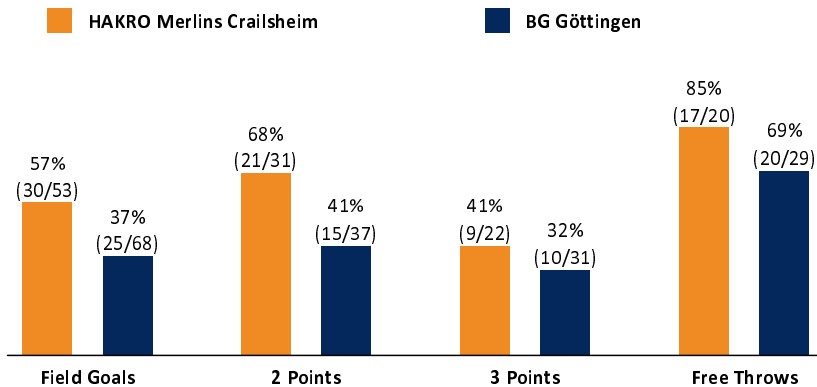

HAKRO Merlins Crailsheim 86 : 80

BG Göttingen

Referee: REITER Moritz
Umpires: STREIT Enrico / ARIK Tamer
Commissioner: BENDER Ute

Attendance: 1.789
Crailsheim, Arena Hohenlohe (3.000 Plätze), DI 26 APR 2022, 19:00, Game-ID: 26111

Summary table showing quarter scores for CRA and GOT across Q1, Q2, Q3, and Q4.

CRA - HAKRO Merlins Crailsheim (Coach: GLEIM Sebastian)

Main player statistics table for CRA, including columns for No., Name, Min, PTS, 2 Points, 3 Points, Field Goals, Free Throws, and various rebound/steal metrics.

GOT - BG Göttingen (Coach: MOORS Roel)

Main player statistics table for GOT, including columns for No., Name, Min, PTS, 2 Points, 3 Points, Field Goals, Free Throws, and various rebound/steal metrics.

Summary table comparing CRA and GOT on various metrics like Rebounds, Assists, Fouls, Turnovers, Steals, Points in the Paint, etc.

EASYCREDIT-BBL.DE

Alle offiziellen Statistiken der easyCredit BBL, Daten, Rekorde uvm. gibt es auf easyCredit-BBL.de! Und für unterwegs: die neue offizielle Liga-App, kostenfrei für iOS und Android.

MAGENTASPORT.DE

Keinen Korb mehr verpassen - Alle Spiele der easyCredit Basketball Bundesliga und des MagentaSport BBL Pokals live auf MagentaSport.de

LEGEND
Min Minutes Played
DNP Did Not Play
PTS Points
DR Defensive Rebounds
OR Offensive Rebounds
TR Total Rebounds
AS Assists
ST Steals
TO Turnovers
BS Blocked Shots
SB Shots Blocked
EFF Efficiency = ((PTS + TR + AS + ST + BS) - ((FGA - FGM) + (FTA - FTM) + TO))
PF Fouls
FD Fouls Drawn
+/- Plus-Minus-Rating
* Starters