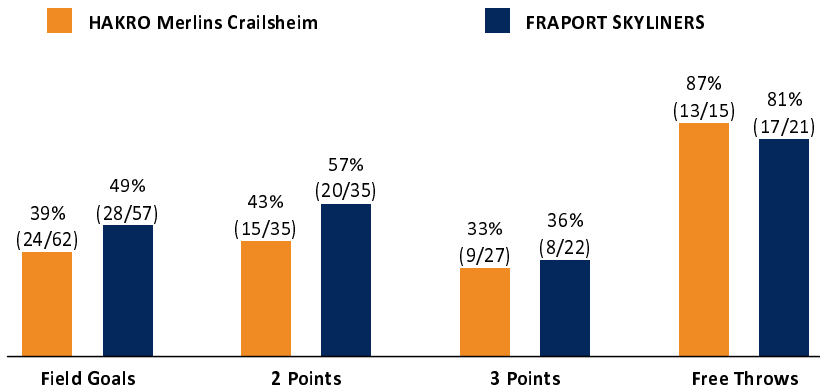

HAKRO Merlins Crailsheim 70 : 81

FRAPORT SKYLINERS

Referee: BITTNER Steve
Umpires: HACK Johannes / BOHN Andreas
Commissioner: LAUPRECHT Claus-Arwed

Attendance: 2.186
Crailsheim, Arena Hohenlohe (3.000 Plätze), FR 29 APR 2022, 20:30, Game-ID: 26233

Summary table showing scores for CRA and FRA across quarters Q1, Q2, Q3, and Q4.

CRA - HAKRO Merlins Crailsheim (Coach: GLEIM Sebastian)

Main player statistics table for CRA, including columns for No., Name, Min, PTS, 2 Points, 3 Points, Field Goals, Free Throws, and various rebound and steal metrics.

FRA - FRAPORT SKYLINERS (Coach: DALMONTE Luca)

Main player statistics table for FRA, including columns for No., Name, Min, PTS, 2 Points, 3 Points, Field Goals, Free Throws, and various rebound and steal metrics.

Summary table comparing CRA and FRA on various metrics like Rebounds, Assists, Fouls, and Turnovers.

EASYCREDIT-BBL.DE

Alle offiziellen Statistiken der easyCredit BBL, Daten, Rekorde uvm. gibt es auf easyCredit-BBL.de! Und für unterwegs: die neue offizielle Liga-App, kostenfrei für iOS und Android.

MAGENTASPORT.DE

Keinen Korb mehr verpassen - Alle Spiele der easyCredit Basketball Bundesliga und des MagentaSport BBL Pokals live auf MagentaSport.de

LEGEND
Min Minutes Played
DNP Did Not Play
PTS Points
DR Defensive Rebounds
OR Offensive Rebounds
TR Total Rebounds
AS Assists
ST Steals
TO Turnovers
BS Blocked Shots
SB Shots Blocked
EFF Efficiency = ((PTS + TR + AS + ST + BS) - ((FGA - FGM) + (FTA - FTM) + TO))
PF Fouls
FD Fouls Drawn
+/- Plus-Minus-Rating
* Starters