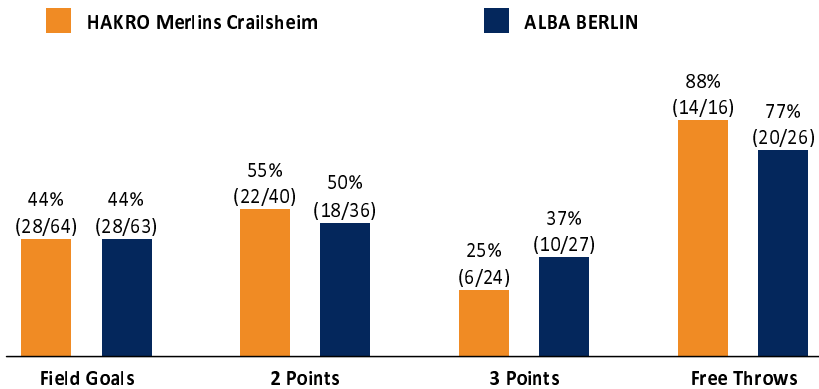

HAKRO Merlins Crailsheim

76 : 86

ALBA BERLIN

Referee: PANTHER Anne
Umpires: LOTTERMOSER Robert / CICI Gentian
Commissioner: MOCZULSKI Darius

Berlin, Mercedes-Benz Arena (14.500 Plätze), SO 20 FEB 2022, 15:00, Game-ID: 27087

Attendance: 4.000

Summary table showing quarter scores (Q1-Q4) for CRA and BER.

CRA - HAKRO Merlins Crailsheim (Coach: GLEIM Sebastian)

Main player statistics table for CRA, including columns for Name, Min, PTS, 2 Points, 3 Points, Field Goals, Free Throws, and various rebound and efficiency metrics.

BER - ALBA BERLIN (Coach: GONZALEZ Israel)

Main player statistics table for BER, including columns for Name, Min, PTS, 2 Points, 3 Points, Field Goals, Free Throws, and various rebound and efficiency metrics.

Summary table comparing CRA and BER on various metrics like Rebounds, Assists, Fouls, Turnovers, Steals, Points in the Paint, etc.

EASYCREDIT-BBL.DE

Alle offiziellen Statistiken der easyCredit BBL, Daten, Rekorde uvm. gibt es auf easyCredit-BBL.de! Und für unterwegs: die neue offizielle Liga-App, kostenfrei für iOS und Android.

MAGENTASPORT.DE

Keinen Korb mehr verpassen - Alle Spiele der easyCredit Basketball Bundesliga und des MagentaSport BBL Pokals live auf MagentaSport.de

LEGEND: Min Minutes Played, DR Defensive Rebounds, AS Assists, BS Blocked Shots, PF Fouls, +/- Plus-Minus-Rating, DNP Did Not Play, OR Offensive Rebounds, ST Steals, SB Shots Blocked, FD Fouls Drawn, * Starters, PTS Points, TR Total Rebounds, TO Turnovers, EFF Efficiency = ((PTS + TR + AS + ST + BS) - ((FGA - FGM) + (FTA - FTM) + TO))