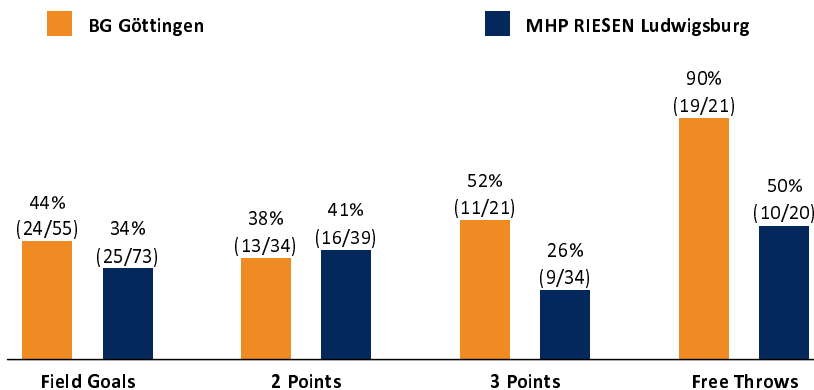

Attendance: 2.120

Scoreboard table showing Q1, Q2, Q3, Q4 scores for GOT and LUD.

GOT - BG Göttingen (Coach: MOORS Roel)

Main player statistics table for GOT, including columns for No., Name, Min, PTS, 2 Points, 3 Points, Field Goals, Free Throws, and various rebound/assist metrics.

LUD - MHP RIESEN Ludwigsburg (Coach: PATRICK John)

Main player statistics table for LUD, including columns for No., Name, Min, PTS, 2 Points, 3 Points, Field Goals, Free Throws, and various rebound/assist metrics.

Summary table comparing GOT and LUD on metrics like Rebounds, Assists, Fouls, Turnovers, Steals, Points in the Paint, Second Chance Points, Fast Break Points, Biggest Lead, Biggest Scoring Run, Lead Changes, and Times Tied.