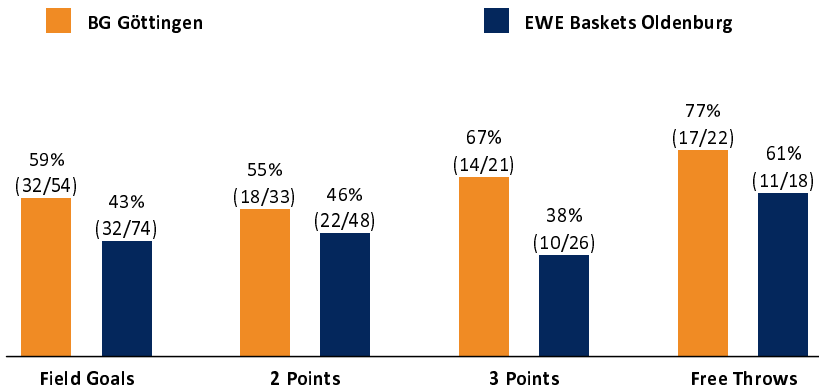

Attendance: 2.617

Scoreboard table showing Q1, Q2, Q3, Q4 scores for GOT and OLD.

GOT - BG Göttingen (Coach: MOORS Roel)

Main player statistics table for GOT - BG Göttingen, including columns for No., Name, Min, PTS, 2 Points, 3 Points, Field Goals, Free Throws, and various rebound and efficiency metrics.

Summary statistics table comparing GOT and OLD across categories like Rebounds, Assists, Fouls, Turnovers, Steals, Points in the Paint, Second Chance Points, Fast Break Points, Biggest Lead, Biggest Scoring Run, and Lead Changes.