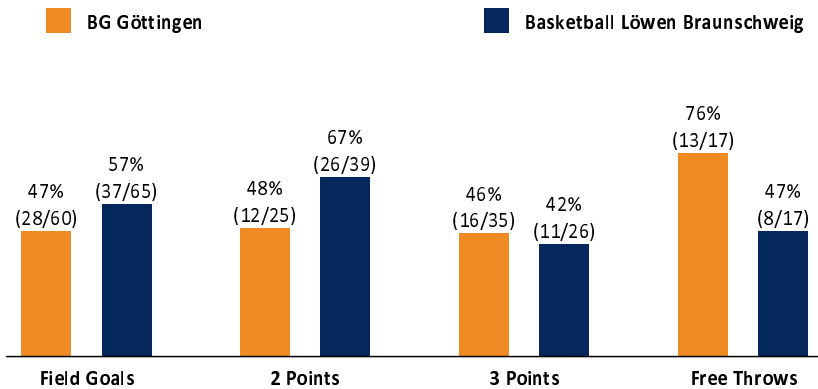

BG Göttingen

85 : 93

Basketball Löwen Braunschweig

Referee: MADINGER Christof
Umpires: SIROWI Dennis / KATTUR Radeesh
Commissioner: GITZLER Jörg

Attendance: 500
Göttingen, Sparkassen-Arena / LOKHALLE (3.447 Plätze), SO 2 JAN 2022, 15:00, Game-ID: 26066

Scoreboard table showing Q1, Q2, Q3, Q4 scores for GOT and BRA.

GOT - BG Göttingen (Coach: MOORS Roel)

Main player statistics table for GOT, including columns for No., Name, Min, PTS, 2 Points, 3 Points, Field Goals, Free Throws, OR, DR, TR, AS, ST, TO, BS, SB, PF, FD, EFF, +/-.

BRA - Basketball Löwen Braunschweig (Coach: RAMIREZ Jesus)

Main player statistics table for BRA, including columns for No., Name, Min, PTS, 2 Points, 3 Points, Field Goals, Free Throws, OR, DR, TR, AS, ST, TO, BS, SB, PF, FD, EFF, +/-.

Summary table comparing GOT and BRA on various metrics like Rebounds, Assists, Fouls, Turnovers, Steals, Points in the Paint, etc.

EASYCREDIT-BBL.DE
Alle offiziellen Statistiken der easyCredit BBL, Daten, Rekorde uvm. gibt es auf easyCredit-BBL.de!

MAGENTASPORT.DE
Keinen Korb mehr verpassen - Alle Spiele der easyCredit Basketball Bundesliga und des MagentaSport BBL Pokals live auf MagentaSport.de

LEGEND
Min Minutes Played, DR Defensive Rebounds, AS Assists, BS Blocked Shots, PF Fouls, +/- Plus-Minus-Rating
DNP Did Not Play, OR Offensive Rebounds, ST Steals, SB Shots Blocked, FD Fouls Drawn, * Starters
PTS Points, TR Total Rebounds, TO Turnovers, EFF Efficiency = ((PTS + TR + AS + ST + BS) - ((FGA - FGM) + (FTA - FTM) + TO))