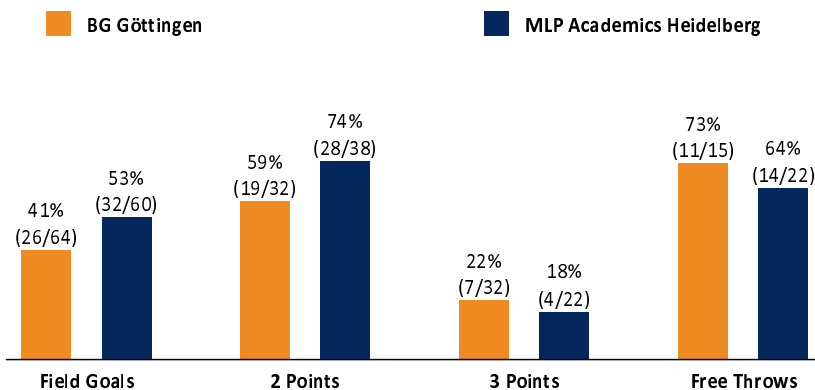

BG Göttingen

70 : 82 MLP Academics Heidelberg

Referee: KOVACEVIC Nesa
Umpires: FRITZ Clemens / ROSENBAUM Sven
Commissioner: WEGNER Ronny

Attendance: 1.847
Göttingen, Sparkassen-Arena / LOKHALLE (3.447 Plätze), MI 23 MRZ 2022, 20:30, Game-ID: 26103

Scoreboard table showing Q1, Q2, Q3, Q4 scores for GOT and HDB.

GOT - BG Göttingen (Coach: MOORS Roel)

Main player statistics table for GOT, including columns for No., Name, Min, PTS, 2 Points, 3 Points, Field Goals, Free Throws, OR, DR, TR, AS, ST, TO, BS, SB, PF, FD, EFF, +/-.

HDB - MLP Academics Heidelberg (Coach: IGNJATOVIC Branislav)

Main player statistics table for HDB, including columns for No., Name, Min, PTS, 2 Points, 3 Points, Field Goals, Free Throws, OR, DR, TR, AS, ST, TO, BS, SB, PF, FD, EFF, +/-.

Summary statistics table comparing GOT and HDB across various categories like Rebounds, Assists, Fouls, etc.

EASYCREDIT-BBL.DE

Alle offiziellen Statistiken der easyCredit BBL, Daten, Rekorde uvm. gibt es auf easyCredit-BBL.de! Und für unterwegs: die neue offizielle Liga-App, kostenfrei für iOS und Android.

MAGENTASPORT.DE

Keinen Korb mehr verpassen - Alle Spiele der easyCredit Basketball Bundesliga und des MagentaSport BBL Pokals live auf MagentaSport.de

LEGEND
Min Minutes Played
DNP Did Not Play
PTS Points
DR Defensive Rebounds
OR Offensive Rebounds
TR Total Rebounds
AS Assists
ST Steals
TO Turnovers
BS Blocked Shots
SB Shots Blocked
EFF Efficiency = ((PTS + TR + AS + ST + BS) - ((FGA - FGM) + (FTA - FTM) + TO))
PF Fouls
FD Fouls Drawn
+/- Plus-Minus-Rating
* Starters