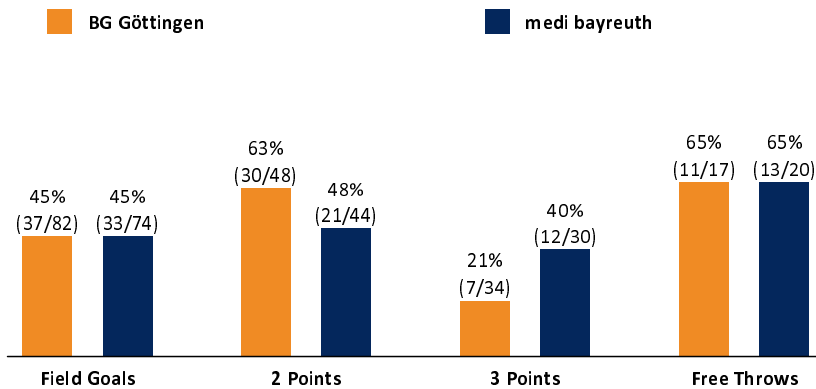

BG Göttingen

92 : 91

medi bayreuth

Referee: REITER Moritz
Umpires: ORUZGANI Zulfikar / KRAUSE Tim
Commissioner: HORN Markus

Attendance: 2.123
Göttingen, Sparkassen-Arena / LOKHALLE (3.447 Plätze), SA 12 MRZ 2022, 18:00, Game-ID: 26157

Scoreboard table showing Q1, Q2, Q3, Q4, OT1 scores for GOT and BAY.

GOT - BG Göttingen (Coach: MOORS Roel)

Main player statistics table for GOT, including columns for No., Name, Min, PTS, 2 Points, 3 Points, Field Goals, Free Throws, and various rebound/assist metrics.

BAY - medi bayreuth (Coach: KORNER Raoul)

Main player statistics table for BAY, including columns for No., Name, Min, PTS, 2 Points, 3 Points, Field Goals, Free Throws, and various rebound/assist metrics.

Summary statistics table comparing GOT and BAY across various categories like Rebounds, Assists, Fouls, Turnovers, Steals, etc.

EASYCREDIT-BBL.DE
Alle offiziellen Statistiken der easyCredit BBL, Daten, Rekorde uvm. gibt es auf easyCredit-BBL.de!

MAGENTASPORT.DE
Keinen Korb mehr verpassen - Alle Spiele der easyCredit Basketball Bundesliga und des MagentaSport BBL Pokals live auf MagentaSport.de

LEGEND
Min Minutes Played, DR Defensive Rebounds, AS Assists, BS Blocked Shots, PF Fouls, +/- Plus-Minus-Rating
DNP Did Not Play, OR Offensive Rebounds, ST Steals, SB Shots Blocked, FD Fouls Drawn, * Starters
PTS Points, TR Total Rebounds, TO Turnovers, EFF Efficiency = ((PTS + TR + AS + ST + BS) - ((FGA - FGM) + (FTA - FTM) + TO))