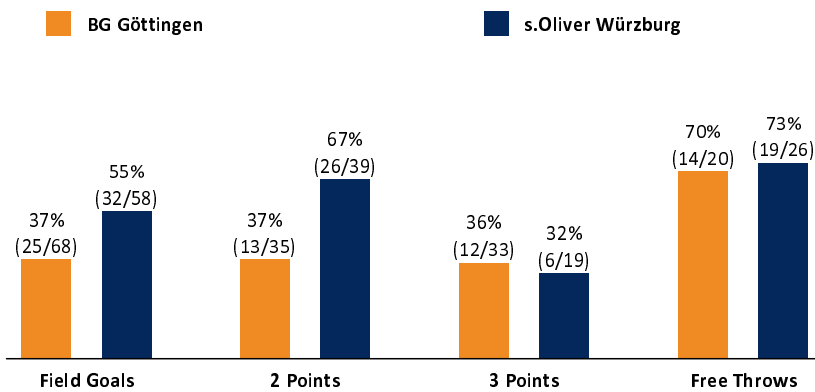

BG Göttingen

76 : 89

s.Oliver Würzburg

Referee: ORUZGANI Zulfikar
Umpires: HACK Johannes / KATTUR Radeesh
Commissioner: WEGNER Ronny

Attendance: 1.689
Göttingen, Sparkassen-Arena / LOKHALLE (3.447 Plätze), SO 27 MRZ 2022, 15:00, Game-ID: 26178

Scoreboard table showing Q1, Q2, Q3, Q4 scores for GOT and WUE.

GOT - BG Göttingen (Coach: MOORS Roel)

Main player statistics table for GOT - BG Göttingen, including columns for No., Name, Min, PTS, 2 Points, 3 Points, Field Goals, Free Throws, and various rebound/assist metrics.

WUE - s.Oliver Würzburg (Coach: FILIPOVSKI Sasa)

Main player statistics table for WUE - s.Oliver Würzburg, including columns for No., Name, Min, PTS, 2 Points, 3 Points, Field Goals, Free Throws, and various rebound/assist metrics.

Summary statistics table comparing GOT and WUE across categories like Rebounds, Assists, Fouls, and Turnovers.

EASYCREDIT-BBL.DE
Alle offiziellen Statistiken der easyCredit BBL, Daten, Rekorde uvm. gibt es auf easyCredit-BBL.de!

MAGENTASPORT.DE
Keinen Korb mehr verpassen - Alle Spiele der easyCredit Basketball Bundesliga und des MagentaSport BBL Pokals live auf MagentaSport.de

LEGEND
Min Minutes Played, DR Defensive Rebounds, AS Assists, BS Blocked Shots, PF Fouls, +/- Plus-Minus-Rating
DNP Did Not Play, OR Offensive Rebounds, ST Steals, SB Shots Blocked, FD Fouls Drawn, * Starters
PTS Points, TR Total Rebounds, TO Turnovers, EFF Efficiency = ((PTS + TR + AS + ST + BS) - ((FGA - FGM) + (FTA - FTM) + TO))