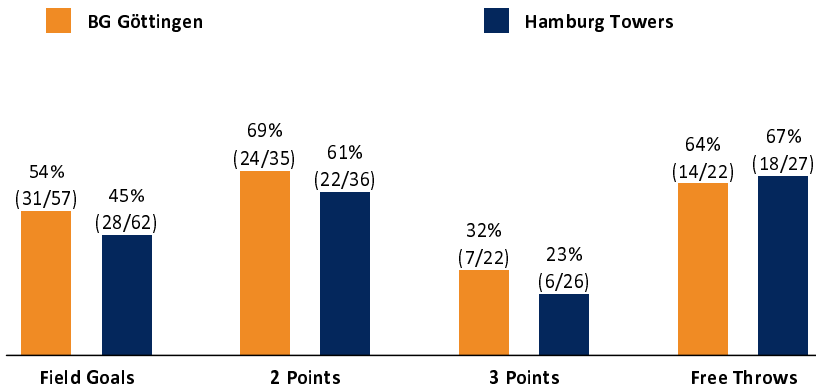

BG Göttingen

83 : 80

Hamburg Towers

Referee: REITER Moritz
Umpires: MUTAPCIC Armin / BEJAOUI Dominik
Commissioner: WEGNER Ronny

Attendance: 2.413
Göttingen, Sparkassen-Arena / LOKHALLE (3.447 Plätze), SO 10 APR 2022, 18:00, Game-ID: 26199

Scoreboard table showing Q1, Q2, Q3, Q4 scores for GOT and HAM.

GOT - BG Göttingen (Coach: MOORS Roel)

Main player statistics table for GOT, including columns for No., Name, Min, PTS, 2 Points, 3 Points, Field Goals, Free Throws, OR, DR, TR, AS, ST, TO, BS, SB, PF, FD, EFF, +/-.

HAM - Hamburg Towers (Coach: CALLES Pedro)

Main player statistics table for HAM, including columns for No., Name, Min, PTS, 2 Points, 3 Points, Field Goals, Free Throws, OR, DR, TR, AS, ST, TO, BS, SB, PF, FD, EFF, +/-.

Summary table comparing GOT and HAM on various metrics like Rebounds, Assists, Fouls, Turnovers, Steals, Points in the Paint, etc.

EASYCREDIT-BBL.DE
Alle offiziellen Statistiken der easyCredit BBL, Daten, Rekorde uvm. gibt es auf easyCredit-BBL.de!

MAGENTASPORT.DE
Keinen Korb mehr verpassen - Alle Spiele der easyCredit Basketball Bundesliga und des MagentaSport BBL Pokals live auf MagentaSport.de

LEGEND
Min Minutes Played, DR Defensive Rebounds, AS Assists, BS Blocked Shots, PF Fouls, +/- Plus-Minus-Rating
DNP Did Not Play, OR Offensive Rebounds, ST Steals, SB Shots Blocked, FD Fouls Drawn, * Starters
PTS Points, TR Total Rebounds, TO Turnovers, EFF Efficiency = ((PTS + TR + AS + ST + BS) - ((FGA - FGM) + (FTA - FTM) + TO))