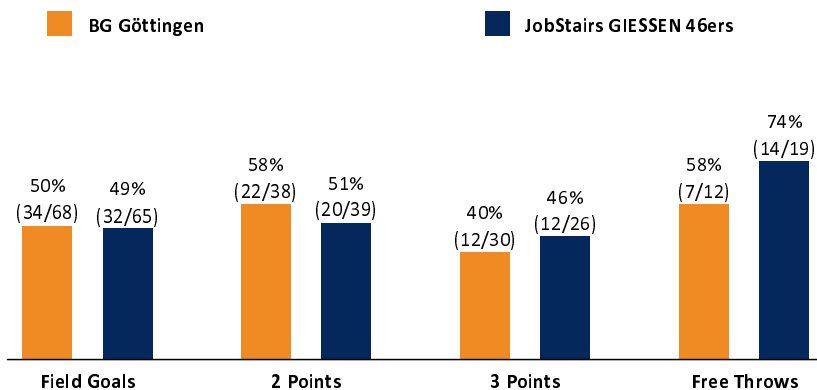

BG Göttingen

87 : 90 JobStairs GIESSEN 46ers

Referee: LOTTERMOSER Robert
Umpires: MADINGER Christof / BOHN Andreas
Commissioner: HORN Markus

Attendance: 2.574
Göttingen, Sparkassen-Arena / LOKHALLE (3.447 Plätze), SO 1 MAI 2022, 20:30, Game-ID: 26238

Scoreboard table showing Q1, Q2, Q3, Q4 scores for GOT and GIE.

GOT - BG Göttingen (Coach: MOORS Roel)

Main player statistics table for GOT, including columns for No., Name, Min, PTS, 2 Points, 3 Points, Field Goals, Free Throws, OR, DR, TR, AS, ST, TO, BS, SB, PF, FD, EFF, +/-.

GIE - JobStairs GIESSEN 46ers (Coach: STROBL Pete)

Main player statistics table for GIE, including columns for No., Name, Min, PTS, 2 Points, 3 Points, Field Goals, Free Throws, OR, DR, TR, AS, ST, TO, BS, SB, PF, FD, EFF, +/-.

Summary statistics table comparing GOT and GIE on metrics like Rebounds, Assists, Fouls, etc.

EASYCREDIT-BBL.DE
Alle offiziellen Statistiken der easyCredit BBL, Daten, Rekorde uvm. gibt es auf easyCredit-BBL.de!

MAGENTASPORT.DE
Keinen Korb mehr verpassen - Alle Spiele der easyCredit Basketball Bundesliga und des MagentaSport BBL Pokals live auf MagentaSport.de

LEGEND
Min Minutes Played, DR Defensive Rebounds, AS Assists, BS Blocked Shots, PF Fouls, +/- Plus-Minus-Rating
DNP Did Not Play, OR Offensive Rebounds, ST Steals, SB Shots Blocked, FD Fouls Drawn, * Starters
PTS Points, TR Total Rebounds, TO Turnovers, EFF Efficiency = ((PTS + TR + AS + ST + BS) - ((FGA - FGM) + (FTA - FTM) + TO))