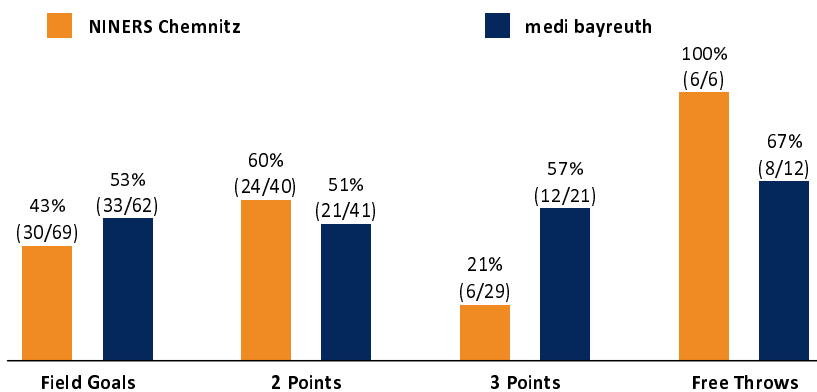

BAY - medi bayreuth (Coach: KORNER Raoul)

No.	Name	Min	PTS	2 Points	3 Points	Field Goals	Free Throws	OR	DR	TR	AS	ST	TO	BS	SB	PF	FD	EFF	+/-	
*2	ANIM Sacar	30:39	19	3/6 (50%)	4/6 (67%)	7/12 (58%)	1/3 (33%)	1	3	4	2	2	4			2	3	16	2	
*3	THORNTON Marcus	26:25	7	3/4 (75%)	0/1 (0%)	3/5 (60%)	1/1 (100%)		2	2	2	3	5			2	2	7	10	
6	WOHLRATH Kevin	DNP																		
9	BRUHNKE Kay	18:47	9	3/5 (60%)	1/2 (50%)	4/7 (57%)			5	5		2	2	2		2		13	20	
*10	DORETH Bastian	26:13	6	0/1 (0%)	2/4 (50%)	2/5 (40%)			2	2	4		5			2	2	4	0	
*11	SEIFERTH Andreas	19:09	12	4/6 (67%)		4/6 (67%)	4/6 (67%)		2	2	3					2	3	13	0	
14	SANDERS Moritz	DNP																		
*15	ALLEN Terry	34:05	15	3/6 (50%)	3/5 (60%)	6/11 (55%)		1	3	4	3	1	1	1	1	1	1	18	5	
19	SAJUS Martynas	20:51	4	2/4 (50%)	0/1 (0%)	2/5 (40%)		2	5	7	2	3		1		1	2	14	14	
22	WELLS Cameron	23:51	14	3/9 (33%)	2/2 (100%)	5/11 (45%)	2/2 (100%)		3	3	4	1	1			3	1	15	19	
Team / Coach									3	3		1					2			
Totals			200:00	86	21/41 (51%)	12/21 (57%)	33/62 (53%)	8/12 (67%)	4	28	32	20	12	19	4	1	15	14	102	14

CHE	BAY
9 / 27 / 36	Rebounds OR/DR/TR 4 / 28 / 32
15	Assists 20
14	Fouls 15
15	Fouls Drawn 14
20	Turnovers 19
9	Steals 12
42	Points in the Paint 36
4	Second Chance Points
15	Fast Break Points 9
7 (18:11)	Biggest Lead 14 (72:86)
5-0 (5:0)	Biggest Scoring Run 17-0 (18:28)
	Lead Changes: 1
	Times Tied: 3

EASYCREDIT-BBL.DE

Alle offiziellen Statistiken der easyCredit BBL, Daten, Rekorde uvm. gibt es auf easyCredit-BBL.de! Und für unterwegs: die neue offizielle Liga-App, kostenfrei für iOS und Android.

MAGENTASPORT.DE

Keinen Korb mehr verpassen - Alle Spiele der easyCredit Basketball Bundesliga und des MagentaSport BBL Pokals live auf MagentaSport.de

LEGEND
Min Minutes Played   DR Defensive Rebounds   AS Assists   BS Blocked Shots   PF Fouls   +/- Plus-Minus-Rating
DNP Did Not Play   OR Offensive Rebounds   ST Steals   SB Shots Blocked   FD Fouls Drawn   * Starters
PTS Points   TR Total Rebounds   TO Turnovers   EFF Efficiency = ((PTS + TR + AS + ST + BS) - ((FGA - FGM) + (FTA - FTM) + TO))