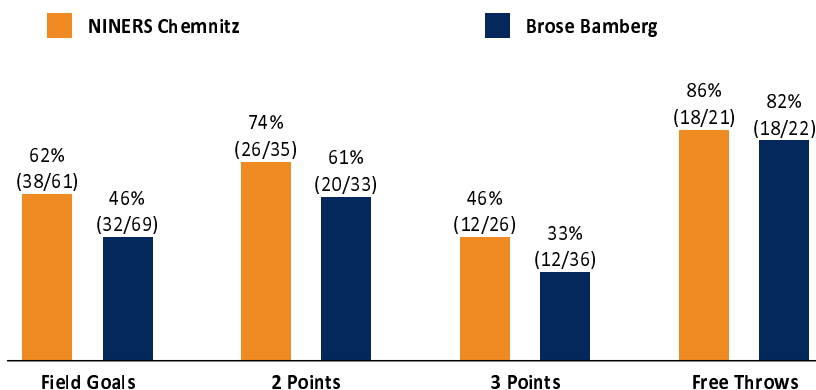

**BAM - Brose Bamberg** (Coach: AMIEL Oren)

No.	Name	Min	PTS	2 Points	3 Points	Field Goals	Free Throws	OR	DR	TR	AS	ST	TO	BS	SB	PF	FD	EFF	+/-	
2	BAGGETTE Elias	DNP																		
3	LOCKHART Dominic	6:52	0									1						1	-8	
*4	PREWITT Omar	21:03	15	2/3 (67%)	3/7 (43%)	5/10 (50%)	2/3 (67%)	1	1	2	5	1	2		1	5	3	15	-3	
*7	SCOTT Shannon	14:14	5	1/1 (100%)	1/3 (33%)	2/4 (50%)		3		3		2	1			2	1	7	-6	
*8	MITCHELL A kil	29:25	18	6/9 (67%)		6/9 (67%)	6/7 (86%)	2	4	6	1		3	2	1	1	8	20	-1	
11	OMUVWIE Marvin	DNP																		
12	ROBINSON Justin	27:03	6	1/2 (50%)	1/7 (14%)	2/9 (22%)	1/1 (100%)	2	2	4	10	2	3			3		12	-6	
15	SIMPSON Trevis	23:47	14		4/9 (44%)	4/9 (44%)	2/2 (100%)	2	1	3			1			3	1	11	-18	
22	GEBEN Martinas	2:27	3	1/1 (100%)		1/1 (100%)	1/2 (50%)	1		1		1	1	1		1	1	4	-5	
*25	OGBE Kenneth	21:07	5	0/3 (0%)	1/3 (33%)	1/6 (17%)	2/2 (100%)				2	2	1		1	1	3	3	2	
33	HECKMANN Patrick	20:44	8	2/3 (67%)	0/3 (0%)	2/6 (33%)	4/5 (80%)	1	2	3	4	1	3			3	3	8	-3	
*43	SENGFELDER Christian	33:18	20	7/11 (64%)	2/4 (50%)	9/15 (60%)		2	3	5	1		2		1	4		18	-12	
Team / Coach								2		2			1				1			
<b>Totals</b>			<b>200:00</b>	<b>94</b>	<b>20/33 (61%)</b>	<b>12/36 (33%)</b>	<b>32/69 (46%)</b>	<b>18/22 (82%)</b>	<b>16</b>	<b>13</b>	<b>29</b>	<b>23</b>	<b>10</b>	<b>18</b>	<b>3</b>	<b>4</b>	<b>23</b>	<b>20</b>	<b>100</b>	<b>-12</b>