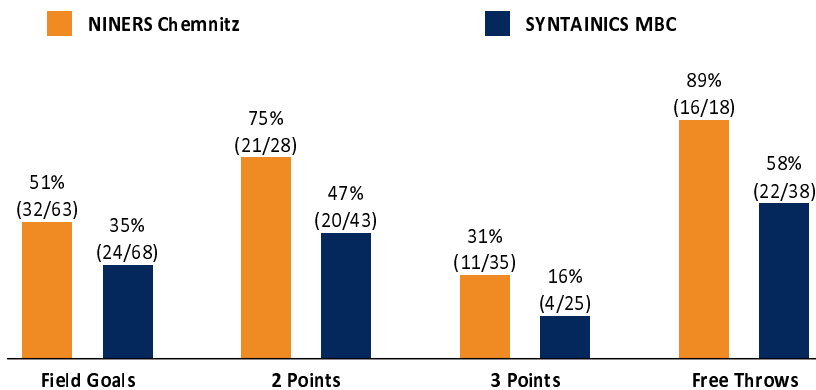

MBC - SYNTAINICS MBC (Coach: JOVOVIC Igor)

No.	Name	Min	PTS	2 Points	3 Points	Field Goals	Free Throws	OR	DR	TR	AS	ST	TO	BS	SB	PF	FD	EFF	+/-	
7	KERUSCH Sergio	11:00	2	0/1 (0%)	0/1 (0%)	0/2 (0%)	2/2 (100%)				1					1	1	1	-3	
*8	RICHTER Johannes	26:43	12	6/11 (55%)	0/1 (0%)	6/12 (50%)	0/2 (0%)	3	4	7						3	2	11	-14	
10	ANTUNOVIC Sandro	10:17	6	3/4 (75%)		3/4 (75%)		3	1	4	1							10	1	
*11	MUSHIDI Kostja	20:24	14	2/3 (67%)	2/5 (40%)	4/8 (50%)	4/9 (44%)	1	2	3	1		3	1		4	7	7	-14	
13	CAISIN Radii	10:34	4	1/3 (33%)		1/3 (33%)	2/4 (50%)	2		2			1			3	2	1	-16	
*20	MORRIS Jamel	29:01	10	1/5 (20%)	1/7 (14%)	2/12 (17%)	5/5 (100%)		3	3	2	2	3		2	2	3	4	-18	
*22	COFFEY Chris	29:20	6	2/4 (50%)	0/3 (0%)	2/7 (29%)	2/4 (50%)	4	2	6		1		1		2	2	7	-12	
24	FRIEDERICI Vincent	1:37	1				1/2 (50%)		1	1								1	0	
25	RAPIEQUE Evans	2:50	3	1/1 (100%)		1/1 (100%)	1/2 (50%)				2	1					1	5	3	
*44	REBIC Nikola	31:41	7	2/5 (40%)	0/4 (0%)	2/9 (22%)	3/6 (50%)		3	3	4	4	1			1	5	7	-1	
88	YAKHCHALI Behnam	26:33	9	2/6 (33%)	1/4 (25%)	3/10 (30%)	2/2 (100%)	1	4	5		1	1			3	1	7	-11	
Team / Coach								5	3	8				1			8			
Totals			200:00	74	20/43 (47%)	4/25 (16%)	24/68 (35%)	22/38 (58%)	19	23	42	11	9	9	2	2	20	25	69	-17

CHE	MBC
6 / 32 / 38	19 / 23 / 42
25	11
26	20
19	25
15	9
6	9
36	38
9	18
4	8
25 (79:54)	3 (2:5)
11-0 (51:28)	7-0 (12:14)
Lead Changes: 3	
Times Tied: 3	

EASYCREDIT-BBL.DE

Alle offiziellen Statistiken der easyCredit BBL, Daten, Rekorde uvm. gibt es auf easyCredit-BBL.de! Und für unterwegs: die neue offizielle Liga-App, kostenfrei für iOS und Android.

MAGENTASPORT.DE

Keinen Korb mehr verpassen - Alle Spiele der easyCredit Basketball Bundesliga und des MagentaSport BBL Pokals live auf MagentaSport.de

LEGEND
Min Minutes Played   DR Defensive Rebounds   AS Assists   BS Blocked Shots   PF Fouls   +/- Plus-Minus-Rating
DNP Did Not Play   OR Offensive Rebounds   ST Steals   SB Shots Blocked   FD Fouls Drawn   * Starters
PTS Points   TR Total Rebounds   TO Turnovers   EFF Efficiency = ((PTS + TR + AS + ST + BS) - ((FGA - FGM) + (FTA - FTM) + TO))