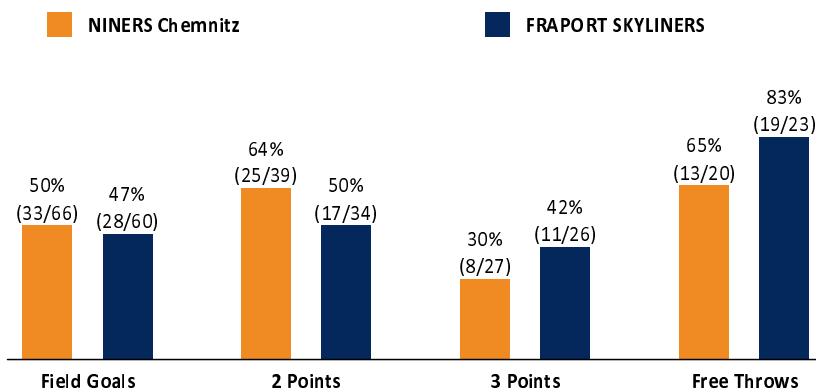

FRA - FRAPORT SKYLINERS (Coach: OCAMPO Diego)

No.	Name	Min	PTS	2 Points	3 Points	Field Goals	Free Throws	OR	DR	TR	AS	ST	TO	BS	SB	PF	FD	EFF	+/-	
0	WANK Lukas	9:07	5	1/1 (100%)	1/1 (100%)	2/2 (100%)			3	3						5		8	2	
1	McLEAN Jamel	31:52	17	4/9 (44%)		4/9 (44%)	9/13 (69%)	2	4	6	1	3	2			1	12	16	-5	
*3	HAARMS Matt	7:30	4	2/2 (100%)		2/2 (100%)		1	1	2			2			5	1	4	14	
6	SCHOORMANN Len	32:13	10	2/6 (33%)	2/5 (40%)	4/11 (36%)					2		2			2	1	3	-21	
*8	BADIO Brancou	37:39	17	2/6 (33%)	3/6 (50%)	5/12 (42%)	4/4 (100%)	1	4	5	1	1	3		1	1	4	14	-3	
*20	MOORE Rasheed	33:53	6	3/4 (75%)	0/1 (0%)	3/5 (60%)		2	4	6	2	2				1	2	10	-1	
*23	ROBERTSON Quantez	33:56	17	1/2 (50%)	5/9 (56%)	6/11 (55%)		1	5	6	2	4	3		1	2	1	21	6	
*29	CHERRY Will	34:12	10	2/4 (50%)	0/4 (0%)	2/8 (25%)	6/6 (100%)		1	1	8	1	3			5	4	11	9	
77	MEREDITH Matthew	DNP																		
98	HECKER Felix	4:38	0															0	-6	
Team / Coach								2	1	3							3			
Totals			225:00	86	17/34 (50%)	11/26 (42%)	28/60 (47%)	19/23 (83%)	9	23	32	16	9	17		2	22	25	90	-1