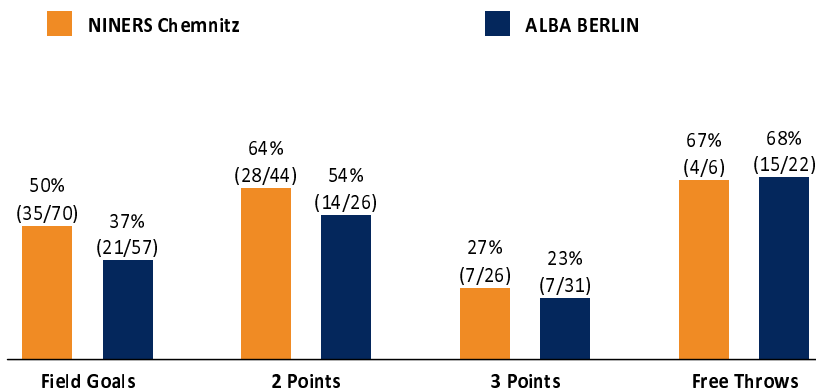

Referee: LOTTERMOSER Robert
 Umpires: BITTNER Steve / HODZIC Nermin
 Commissioner: MOCZULSKI Darius

Attendance: 4.412
 Chemnitz, Messe Chemnitz (4.732 Plätze), SO 27 MRZ 2022, 18:00, Game-ID: 26180

	Q1		Q2		Q3		Q4	
CHE	17	17	21	38	21	59	22	81
BER	22	22	11	33	18	51	13	64

BER - ALBA BERLIN (Coach: GONZALEZ Israel)

No.	Name	Min	PTS	2 Points	3 Points	Field Goals	Free Throws	OR	DR	TR	AS	ST	TO	BS	SB	PF	FD	EFF	+/-	
*0	LO Maodo	26:21	9	2/4 (50%)	1/8 (13%)	3/12 (25%)	2/4 (50%)		4	4	2	1	3			3	6	2	-5	
*1	DA SILVA Oscar	30:05	18	7/9 (78%)	0/2 (0%)	7/11 (64%)	4/4 (100%)	3	6	9	3	1	3	1	1		5	25	-4	
2	MACHOWSKI Nils	4:49	0		0/1 (0%)	0/1 (0%)							2					-3	-10	
*3	SMITH Jaleen	29:08	14	1/2 (50%)	4/10 (40%)	5/12 (42%)		1	1	2	4	1	5	1		1	2	10	-3	
*6	DELOW Maite	22:23	2	1/2 (50%)	0/3 (0%)	1/5 (20%)		1	2	3		1	1	1	1	1	1	2	7	
9	MATTISSECK Jonas	17:33	3	0/1 (0%)	1/3 (33%)	1/4 (25%)			1	1						5		1	-17	
11	SCHULTE Rikus	0:47	0															0	0	
16	NIKIC Kresimir	2:53	1				1/4 (25%)										2	-2	-1	
21	KOUMADJE Christ	9:38	7	1/1 (100%)		1/1 (100%)	5/6 (83%)	2	3	5	1		1			3	3	11	-7	
32	THIEMANN Johannes	15:32	6	2/3 (67%)	0/2 (0%)	2/5 (40%)	2/2 (100%)	2		2	1	1	2				3	5	-9	
50	ZOOSMAN Yovel	19:46	4	0/2 (0%)	1/2 (50%)	1/4 (25%)	1/2 (50%)	1	1	2	2	1	5			1	3	0	-23	
*55	LAMMERS Ben	21:05	0	0/2 (0%)		0/2 (0%)		4	2	6	2		1	2	1	1		7	-13	
Team / Coach								4	3	7							7			
Totals			200:00	64	14/26 (54%)	7/31 (23%)	21/57 (37%)	15/22 (68%)	18	23	41	15	6	23	5	3	15	25	65	-17