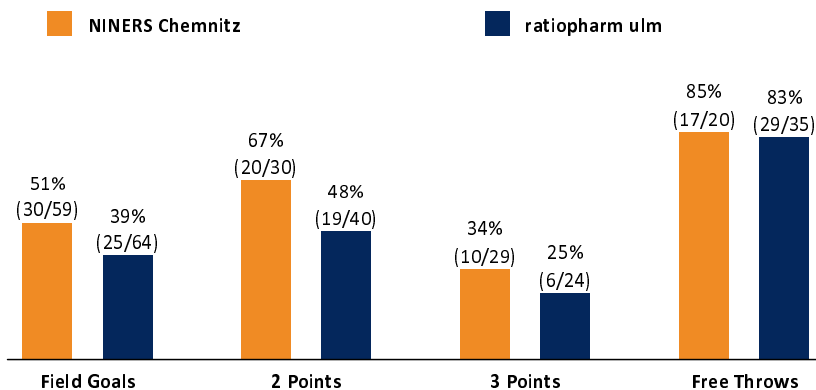

ULM - ratiopharm ulm (Coach: LAKOVIC Jaka)

No.	Name	Min	PTS	2 Points	3 Points	Field Goals	Free Throws	OR	DR	TR	AS	ST	TO	BS	SB	PF	FD	EFF	+/-	
*0	CHRISTON Semaj	32:26	15	4/9 (44%)	1/4 (25%)	5/13 (38%)	4/7 (57%)		3	3	5	3	3		1	2	4	12	8	
*1	FELICIO Cristiano	21:36	15	4/6 (67%)		4/6 (67%)	7/8 (88%)	6	8	14	4	2	3		2	3	6	29	-4	
*4	BLOSSOMGAME Jaron	29:54	22	5/9 (56%)	2/6 (33%)	7/15 (47%)	6/7 (86%)	1	2	3	2					1	5	18	2	
6	GÜNTHER Per	7:34	0								2					2	2	2	-10	
*10	PHILIPPS Christoph	13:41	2	1/2 (50%)		1/2 (50%)			1	1	1		1			5	1	2	-7	
13	BRETZEL Nicolas	4:01	2				2/2 (100%)	1	1	2							1	4	-1	
14	HERKENHOFF Philipp	19:18	7	1/1 (100%)	1/3 (33%)	2/4 (50%)	2/3 (67%)	3	2	5		1	1			2	2	9	3	
22	KLEPEISZ Thomas	24:09	8	0/1 (0%)	1/4 (25%)	1/5 (20%)	5/5 (100%)		2	2	2					2	3	8	-13	
27	KRIMMER Moritz	3:16	0										1			1		-1	-7	
35	JALLOW Karim	25:19	11	4/11 (36%)	0/4 (0%)	4/15 (27%)	3/3 (100%)	3	1	4			1			4	3	3	10	
*44	ZUGIC Fedor	18:46	3	0/1 (0%)	1/3 (33%)	1/4 (25%)			3	3	1		1					3	9	
Team / Coach								3	3	3	1	1					2			
Totals			200:00	85	19/40 (48%)	6/24 (25%)	25/64 (39%)	29/35 (83%)	17	23	40	17	6	12		3	22	27	91	-2