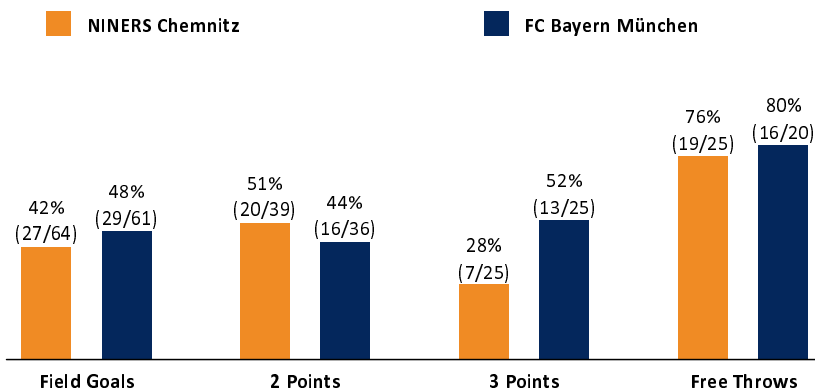

FCB - FC Bayern München (Coach: TRINCHIERI Andrea)

No.	Name	Min	PTS	2 Points	3 Points	Field Goals	Free Throws	OR	DR	TR	AS	ST	TO	BS	SB	PF	FD	EFF	+/-	
*0	WEILER-BABB Nick	38:27	19	1/2 (50%)	5/8 (63%)	6/10 (60%)	2/2 (100%)	1	2	3	3		2			3	5	19	7	
*1	THOMAS Deshaun	20:35	10	5/9 (56%)	0/1 (0%)	5/10 (50%)		1		1	1		1		1	1	5	6	-6	
9	OBIESIE Joshua	6:01	0		0/1 (0%)	0/1 (0%)			1	1	1		1			1		0	-6	
10	JARAMAZ Ognjen	18:03	11	4/7 (57%)	1/1 (100%)	5/8 (63%)		2	2	4	3	2	1			4	1	16	8	
11	LUCIC Vladimir	31:04	8	0/3 (0%)	1/3 (33%)	1/6 (17%)	5/6 (83%)		2	2	2	2	5			4	4	3	4	
12	GEORGE Jason	1:48	3		1/1 (100%)	1/1 (100%)		1		1						1		4	4	
*13	OBST Andreas	15:32	10	2/3 (67%)	2/5 (40%)	4/8 (50%)			1	1			1			2	1	6	-4	
*14	DJEDOVIC Nihad	28:41	10	0/1 (0%)	2/2 (100%)	2/3 (67%)	4/4 (100%)	1	7	8	2			2		1	4	21	2	
21	RUBIT Augustine	30:46	11	2/6 (33%)	1/2 (50%)	3/8 (38%)	4/6 (67%)	3	2	5	1	3	2	1		5	12	12		
31	SISKO Zan	1:48	0								2							2	4	
34	SCHILLING Gavin	5:05	0	0/1 (0%)		0/1 (0%)					1		1			2	1	-1	-3	
*43	RADOSEVIC Leon	27:10	5	2/4 (50%)	0/1 (0%)	2/5 (40%)	1/2 (50%)		4	4	1	1		1	1	3	1	8	13	
Team / Coach								1	2	3			1				2			
Totals			225:00	87	16/36 (44%)	13/25 (52%)	29/61 (48%)	16/20 (80%)	10	23	33	17	8	15	4	2	22	22	98	7