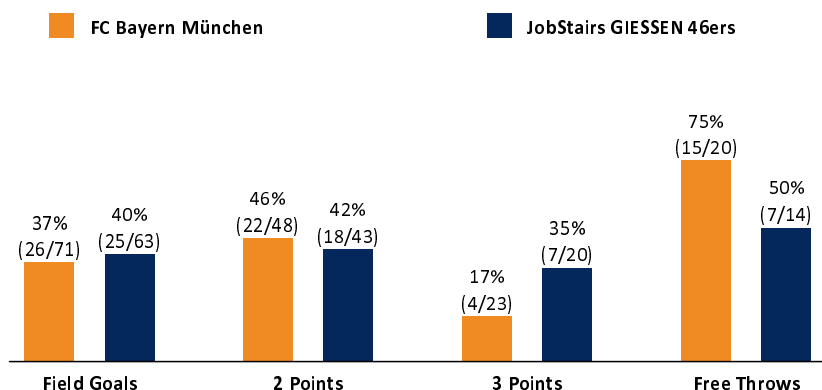

GIE - JobStairs GIESSEN 46ers (Coach: STROBL Pete)

No.	Name	Min	PTS	2 Points	3 Points	Field Goals	Free Throws	OR	DR	TR	AS	ST	TO	BS	SB	PF	FD	EFF	+/-	
*0	McCULLUM Kendale	28:15	5	2/8 (25%)		2/8 (25%)	1/5 (20%)	1	2	3	8	2	3		1	2	5	5	-3	
*1	OMOT Nuni	31:57	6	3/8 (38%)	0/2 (0%)	3/10 (30%)		1	4	5			4		2		1	0	-13	
2	NAWROCKI Dennis	1:01	0															0	-2	
*3	BLAKE Brayon	32:46	19	1/5 (20%)	5/9 (56%)	6/14 (43%)	2/2 (100%)		4	4	1	2	2			4	2	16	-10	
4	KRAUSHAAR Bjarne	3:36	0													2		0	-1	
5	ANDERSON Kyan	27:12	2	1/6 (17%)	0/2 (0%)	1/8 (13%)	0/1 (0%)	1	1	2	4	1	2				1	-1	-10	
9	BEGUE Maximilian	8:21	0		0/1 (0%)	0/1 (0%)											2	-1	1	
11	TATE Jalen	25:28	7	2/4 (50%)		2/4 (50%)	3/4 (75%)		2	2	2	1	2			5	4	7	5	
*12	BINAPFL Kilian	10:34	8	4/4 (100%)	0/1 (0%)	4/5 (80%)		2		2						1	1	9	1	
21	KOCH Florian	13:46	5	1/1 (100%)	1/2 (50%)	2/3 (67%)		2		2						1	1	6	4	
*25	FAYNE II Phillip	22:01	4	2/4 (50%)		2/4 (50%)		2	2	4			4	1	1	4	3	3	-7	
54	BRYANT John	20:03	8	2/3 (67%)	1/3 (33%)	3/6 (50%)	1/2 (50%)	1	6	7			2	1		4	2	10	0	
Team / Coach								4	1	5			1				4			
Totals			225:00	64	18/43 (42%)	7/20 (35%)	25/63 (40%)	7/14 (50%)	14	22	36	15	6	20	2	4	23	22	58	-7

FCB	GIE
24 / 30 / 54	14 / 22 / 36
10	Assists
22	Fouls
22	Fouls Drawn
18	Turnovers
10	Steals
38	Points in the Paint
10	Second Chance Points
6	Fast Break Points
10 (71:61)	Biggest Lead
9-0 (9:0)	Biggest Scoring Run
	Lead Changes: 6
	Times Tied: 5

EASYCREDIT-BBL.DE

Alle offiziellen Statistiken der easyCredit BBL, Daten, Rekorde uvm. gibt es auf easyCredit-BBL.de! Und für unterwegs: die neue offizielle Liga-App, kostenfrei für iOS und Android.

MAGENTASPORT.DE

Keinen Korb mehr verpassen - Alle Spiele der easyCredit Basketball Bundesliga und des MagentaSport BBL Pokals live auf MagentaSport.de

LEGEND

Min Minutes Played DR Defensive Rebounds AS Assists BS Blocked Shots PF Fouls +/- Plus-Minus-Rating
DNP Did Not Play OR Offensive Rebounds ST Steals SB Shots Blocked FD Fouls Drawn * Starters
PTS Points TR Total Rebounds TO Turnovers EFF Efficiency = ((PTS + TR + AS + ST + BS) - ((FGA - FGM) + (FTA - FTM) + TO))