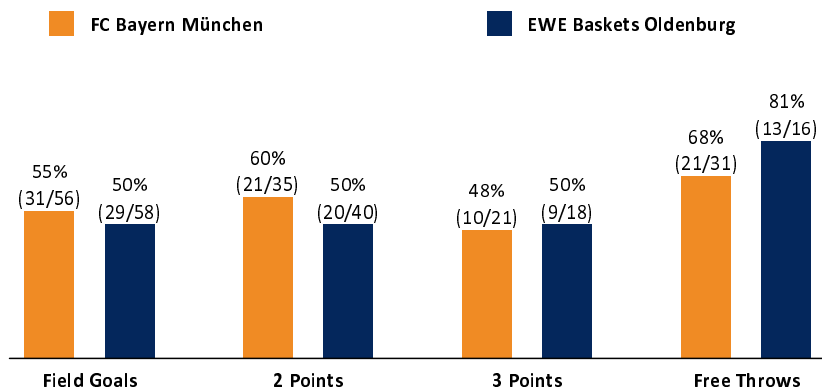

OLD - EWE Baskets Oldenburg (Coach: DRIJENCIC Mladen)

No.	Name	Min	PTS	2 Points	3 Points	Field Goals	Free Throws	OR	DR	TR	AS	ST	TO	BS	SB	PF	FD	EFF	+/-	
*3	HEIDEGGER Max	15:03	5	1/3 (33%)	0/2 (0%)	1/5 (20%)	3/4 (75%)								1	2	3	0	-10	
7	HERRERA Sebastian	24:57	3	0/2 (0%)	1/2 (50%)	1/4 (25%)			1	1	5					3	2	6	-3	
*11	PRESSEY Phil	25:47	14	0/1 (0%)	4/7 (57%)	4/8 (50%)	2/2 (100%)		2	2	4	1	1			2	2	16	-10	
12	BREUNIG Martin	25:40	8	3/9 (33%)		3/9 (33%)	2/4 (50%)	1	2	3	3		1		1	2	3	5	-14	
*15	CLARK Cameron	22:59	15	5/8 (63%)	1/1 (100%)	6/9 (67%)	2/2 (100%)		5	5			2	1		5	3	16	-14	
17	AGBAKOKO Norris	12:22	6	3/3 (100%)		3/3 (100%)		1	3	4			1	1		3		10	14	
*21	ODIASE Tai	16:41	8	4/6 (67%)		4/6 (67%)			1	1		1	1			4		7	-10	
22	HOLYFIELD T.J.	2:18	0						1	1			1					0	-2	
*23	PAULDING Rickey	20:29	8	3/4 (75%)		3/4 (75%)	2/2 (100%)				1		1		1	1	1	7	-18	
33	HUNDT Bennet	14:13	2	1/4 (25%)	0/2 (0%)	1/6 (17%)		1		1	3	1			1	3	6	2	-3	
35	PJANIC Alen	19:31	11		3/4 (75%)	3/4 (75%)	2/2 (100%)		3	3	3	1	1			3	1	16	5	
Team / Coach									1	1			1				0			
Totals			200:00	80	20/40 (50%)	9/18 (50%)	29/58 (50%)	13/16 (81%)	3	19	22	19	4	10	2	4	28	21	85	-13

FCB	Rebounds OR/DR/TR	OLD
7 / 25 / 32	Assists	3 / 19 / 22
25	Fouls	19
21	Fouls Drawn	28
28	Turnovers	21
9	Steals	10
4	Points in the Paint	4
36	Second Chance Points	30
5	Fast Break Points	3
2	Biggest Lead	4
21 (55:34)	Biggest Scoring Run	0 (2:2)
11-0 (86:67)	Lead Changes:	7-0 (93:80)
	Times Tied:	0
		1

EASYCREDIT-BBL.DE

Alle offiziellen Statistiken der easyCredit BBL, Daten, Rekorde uvm. gibt es auf easyCredit-BBL.de! Und für unterwegs: die neue offizielle Liga-App, kostenfrei für iOS und Android.

MAGENTASPORT.DE

Keinen Korb mehr verpassen - Alle Spiele der easyCredit Basketball Bundesliga und des MagentaSport BBL Pokals live auf MagentaSport.de

LEGEND

Min Minutes Played DR Defensive Rebounds AS Assists BS Blocked Shots PF Fouls +/- Plus-Minus-Rating
DNP Did Not Play OR Offensive Rebounds ST Steals SB Shots Blocked FD Fouls Drawn * Starters
PTS Points TR Total Rebounds TO Turnovers EFF Efficiency = ((PTS + TR + AS + ST + BS) - ((FGA - FGM) + (FTA - FTM) + TO))