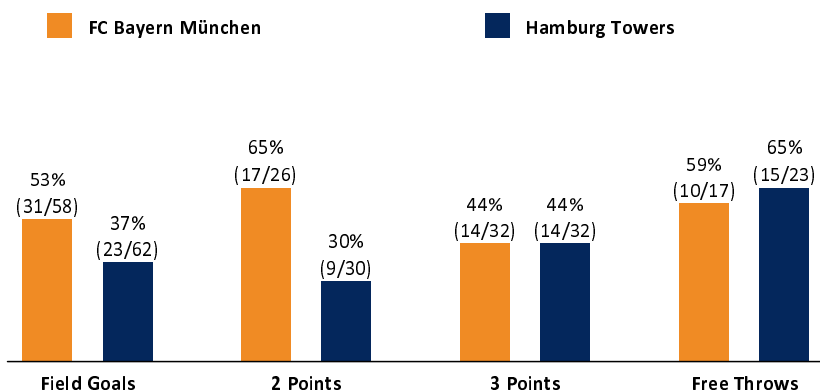

FC Bayern München

86 : 75

Hamburg Towers

Referee: LOTTERMOSER Robert
Umpires: FRITZ Clemens / MUTAPCIC Armin
Commissioner: WEICHERT Horst

Attendance: 1.197
München, Audi Dome (6.500 Plätze), MI 2 MRZ 2022, 19:00, Game-ID: 26059

Scoreboard summary table showing Q1, Q2, Q3, Q4 scores for FCB and HAM.

FCB - FC Bayern München (Coach: TRINCHIERI Andrea)

Main player statistics table for FC Bayern München including columns for No., Name, Min, PTS, 2 Points, 3 Points, Field Goals, Free Throws, and various rebound/assist/steal metrics.

HAM - Hamburg Towers (Coach: CALLES Pedro)

Main player statistics table for Hamburg Towers including columns for No., Name, Min, PTS, 2 Points, 3 Points, Field Goals, Free Throws, and various rebound/assist/steal metrics.

Summary table comparing FCB and HAM on team statistics such as Rebounds, Assists, Fouls, Turnovers, Steals, Points in the Paint, Second Chance Points, Fast Break Points, Biggest Lead, Biggest Scoring Run, Lead Changes, and Times Tied.

EASYCREDIT-BBL.DE

Alle offiziellen Statistiken der easyCredit BBL, Daten, Rekorde uvm. gibt es auf easyCredit-BBL.de! Und für unterwegs: die neue offizielle Liga-App, kostenfrei für iOS und Android.

MAGENTASPORT.DE

Keinen Korb mehr verpassen - Alle Spiele der easyCredit Basketball Bundesliga und des MagentaSport BBL Pokals live auf MagentaSport.de

LEGEND
Min Minutes Played
DR Defensive Rebounds
AS Assists
BS Blocked Shots
PF Fouls
+/- Plus-Minus-Rating
DNP Did Not Play
OR Offensive Rebounds
ST Steals
SB Shots Blocked
FD Fouls Drawn
* Starters
PTS Points
TR Total Rebounds
TO Turnovers
EFF Efficiency = ((PTS + TR + AS + ST + BS) - ((FGA - FGM) + (FTA - FTM) + TO))