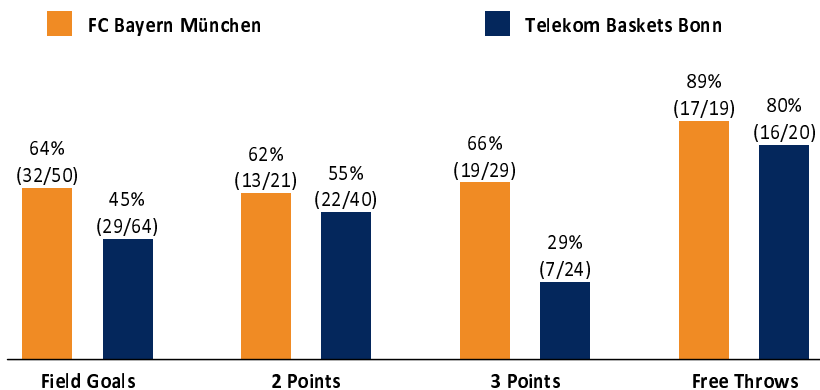

BON - Telekom Baskets Bonn (Coach: IISALO Tuomas)

No.	Name	Min	PTS	2 Points	3 Points	Field Goals	Free Throws	OR	DR	TR	AS	ST	TO	BS	SB	PF	FD	EFF	+/-	
2	FRIERSON Matthew	7:00	6		2/3 (67%)	2/3 (67%)						1	1			3		5	3	
3	WARD Tyson	21:21	8	2/3 (67%)	1/1 (100%)	3/4 (75%)	1/1 (100%)	1	3	4						5	3	11	-4	
*4	GORHAM Justin	25:06	12	5/7 (71%)		5/7 (71%)	2/3 (67%)	4	3	7			1			4	3	15	-21	
6	KESSENS Michael	16:55	6	3/7 (43%)		3/7 (43%)		1		1	1	4				1		8	-18	
*12	BOWLIN Skyler	31:29	8	0/2 (0%)	2/4 (50%)	2/6 (33%)	2/2 (100%)		1	1	5	1	4			1	4	7	-32	
*20	MORGAN Jeremy	33:29	7	1/2 (50%)	1/8 (13%)	2/10 (20%)	2/2 (100%)				2	2				3	2	3	-10	
*21	KRATZER Leon	23:05	4	2/4 (50%)		2/4 (50%)	0/2 (0%)	1	5	6			3			2	1	3	-3	
24	HASBARGEN Tim	8:30	0								1					1		1	3	
*33	JACKSON-CARTWRIGHT Parker	33:05	30	9/15 (60%)	1/8 (13%)	10/23 (43%)	9/10 (90%)		1	1	5	1	3	1	1	3	9	21	-13	
45	FALKENSTEIN Jonas	DNP																		
Team / Coach								2	1	3					1		3			
Totals			200:00	81	22/40 (55%)	7/24 (29%)	29/64 (45%)	16/20 (80%)	9	14	23	14	9	12	1	1	24	22	77	-19

FCB	BON
5 / 25 / 30	9 / 14 / 23
26	14
25	24
23	22
18	12
6	9
20	36
7	15
3	7
22 (95:73)	6 (9:15)
12-0 (73:53)	8-0 (9:15)
Lead Changes: 8	
Times Tied: 7	

EASYCREDIT-BBL.DE
Alle offiziellen Statistiken der easyCredit BBL, Daten, Rekorde uvm. gibt es auf easyCredit-BBL.de! Und für unterwegs: die neue offizielle Liga-App, kostenfrei für iOS und Android.

MAGENTASPORT.DE
Keinen Korb mehr verpassen - Alle Spiele der easyCredit Basketball Bundesliga und des MagentaSport BBL Pokals live auf MagentaSport.de

LEGEND
Min Minutes Played   DR Defensive Rebounds   AS Assists   BS Blocked Shots   PF Fouls   +/- Plus-Minus-Rating
DNP Did Not Play   OR Offensive Rebounds   ST Steals   SB Shots Blocked   FD Fouls Drawn   * Starters
PTS Points   TR Total Rebounds   TO Turnovers   EFF Efficiency = ((PTS + TR + AS + ST + BS) - ((FGA - FGM) + (FTA - FTM) + TO))