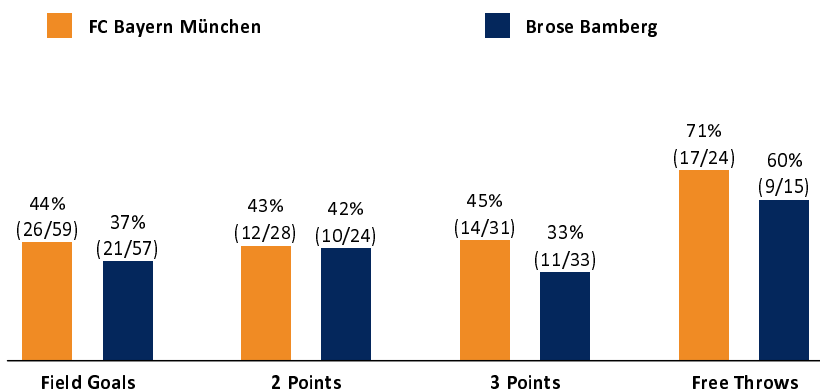

FC Bayern München

83 : 62

Brose Bamberg

Referee: BARTH Benjamin
Umpires: BITTNER Steve / LODER Benedikt
Commissioner: GINTSCHEL Winfried

Attendance: 2.003
München, Audi Dome (6.500 Plätze), SO 6 MRZ 2022, 18:00, Game-ID: 26143

Scoreboard table showing Q1, Q2, Q3, Q4 scores for FCB and BAM.

FCB - FC Bayern München (Coach: DEMOND Greene)

Main player statistics table for FC Bayern München including columns for Name, Min, PTS, 2 Points, 3 Points, Field Goals, Free Throws, and various rebound/assist metrics.

BAM - Brose Bamberg (Coach: AMIEL Oren)

Main player statistics table for Brose Bamberg including columns for Name, Min, PTS, 2 Points, 3 Points, Field Goals, Free Throws, and various rebound/assist metrics.

Summary table comparing FCB and BAM across various statistical categories like Rebounds, Assists, Fouls, etc.

EASYCREDIT-BBL.DE

Alle offiziellen Statistiken der easyCredit BBL, Daten, Rekorde uvm. gibt es auf easyCredit-BBL.de! Und für unterwegs: die neue offizielle Liga-App, kostenfrei für iOS und Android.

MAGENTASPORT.DE

Keinen Korb mehr verpassen - Alle Spiele der easyCredit Basketball Bundesliga und des MagentaSport BBL Pokals live auf MagentaSport.de

LEGEND
Min Minutes Played
DR Defensive Rebounds
AS Assists
BS Blocked Shots
PF Fouls
+/- Plus-Minus-Rating
DNP Did Not Play
OR Offensive Rebounds
ST Steals
SB Shots Blocked
FD Fouls Drawn
* Starters
PTS Points
TR Total Rebounds
TO Turnovers
EFF Efficiency = ((PTS + TR + AS + ST + BS) - ((FGA - FGM) + (FTA - FTM) + TO))