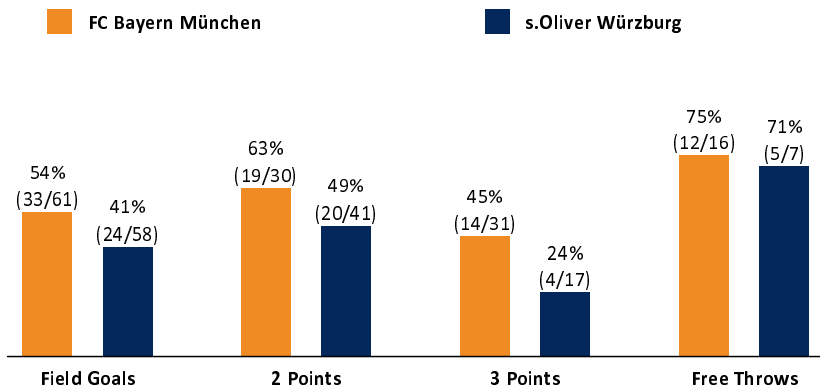

FC Bayern München

92 : 57

s.Oliver Würzburg

Referee: BARTH Benjamin
Umpires: THEIS Christian / BRENDEL Nicolas
Commissioner: BENDER Ute

Attendance: 2.112
München, Audi Dome (6.500 Plätze), SO 1 MAI 2022, 20:30, Game-ID: 26241

Scoreboard table showing Q1, Q2, Q3, Q4 scores for FCB and WUE.

FCB - FC Bayern München (Coach: TRINCHIERI Andrea)

Main player statistics table for FC Bayern München including columns for No., Name, Min, PTS, 2 Points, 3 Points, Field Goals, Free Throws, OR, DR, TR, AS, ST, TO, BS, SB, PF, FD, EFF, +/-.

WUE - s.Oliver Würzburg (Coach: FILIPOVSKI Sasa)

Main player statistics table for s.Oliver Würzburg including columns for No., Name, Min, PTS, 2 Points, 3 Points, Field Goals, Free Throws, OR, DR, TR, AS, ST, TO, BS, SB, PF, FD, EFF, +/-.

Summary statistics table comparing FCB and WUE across various metrics like Rebounds, Assists, Fouls, Turnovers, Steals, Points in the Paint, etc.

EASYCREDIT-BBL.DE

Alle offiziellen Statistiken der easyCredit BBL, Daten, Rekorde uvm. gibt es auf easyCredit-BBL.de! Und für unterwegs: die neue offizielle Liga-App, kostenfrei für iOS und Android.

MAGENTASPORT.DE

Keinen Korb mehr verpassen - Alle Spiele der easyCredit Basketball Bundesliga und des MagentaSport BBL Pokals live auf MagentaSport.de

LEGEND
Min Minutes Played
DR Defensive Rebounds
AS Assists
BS Blocked Shots
PF Fouls
+/- Plus-Minus-Rating
DNP Did Not Play
OR Offensive Rebounds
ST Steals
SB Shots Blocked
FD Fouls Drawn
* Starters
PTS Points
TR Total Rebounds
TO Turnovers
EFF Efficiency = ((PTS + TR + AS + ST + BS) - ((FGA - FGM) + (FTA - FTM) + TO))