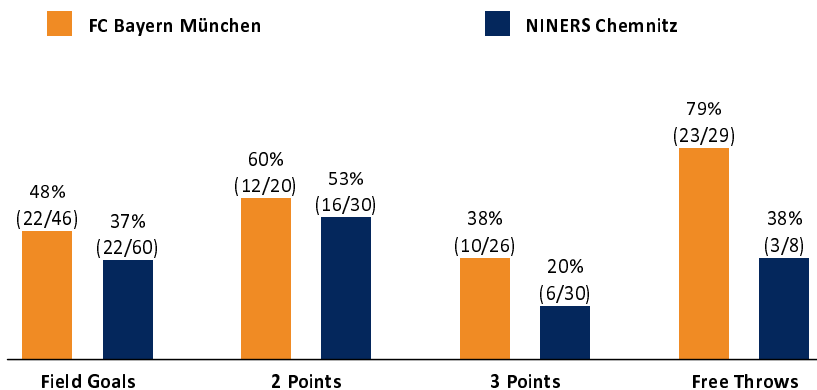

FC Bayern München 77 : 53

NINERS Chemnitz

Referee: PANTHER Anne
Umpires: STRAUBE Carsten / MADINGER Christof
Commissioner: WEICHERT Horst

Attendance: 3.784
München, Audi Dome (6.500 Plätze), FR 13 MAI 2022, 20:30, Game-ID: 27257

Scoreboard table showing Q1, Q2, Q3, Q4 scores for FCB and CHE.

FCB - FC Bayern München (Coach: TRINCHIERI Andrea)

Main player statistics table for FC Bayern München including columns for No., Name, Min, PTS, 2 Points, 3 Points, Field Goals, Free Throws, and various rebound and efficiency metrics.

CHE - NINERS Chemnitz (Coach: PASTORE Rodrigo)

Main player statistics table for NINERS Chemnitz including columns for No., Name, Min, PTS, 2 Points, 3 Points, Field Goals, Free Throws, and various rebound and efficiency metrics.

Summary statistics table comparing FCB and CHE across various metrics like Rebounds, Assists, Fouls, Turnovers, Steals, etc.

EASYCREDIT-BBL.DE

Alle offiziellen Statistiken der easyCredit BBL, Daten, Rekorde uvm. gibt es auf easyCredit-BBL.de! Und für unterwegs: die neue offizielle Liga-App, kostenfrei für iOS und Android.

MAGENTASPORT.DE

Keinen Korb mehr verpassen - Alle Spiele der easyCredit Basketball Bundesliga und des MagentaSport BBL Pokals live auf MagentaSport.de

LEGEND
Min Minutes Played
DNP Did Not Play
PTS Points
DR Defensive Rebounds
OR Offensive Rebounds
TR Total Rebounds
AS Assists
ST Steals
TO Turnovers
BS Blocked Shots
SB Shots Blocked
EFF Efficiency = ((PTS + TR + AS + ST + BS) - ((FGA - FGM) + (FTA - FTM) + TO))
PF Fouls
FD Fouls Drawn
+/- Plus-Minus-Rating
* Starters