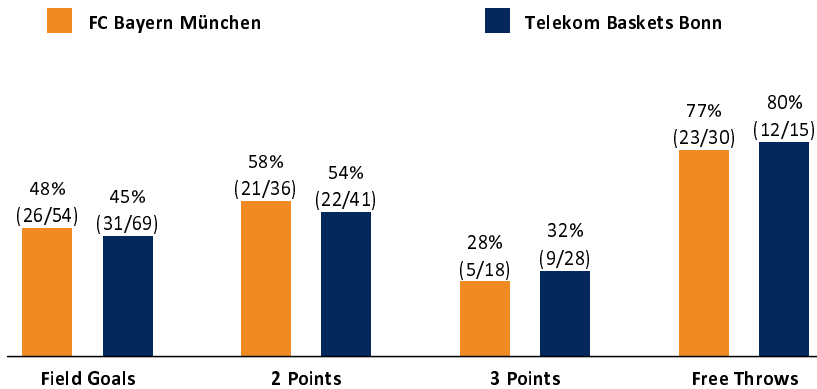

FC Bayern München

80 : 83

Telekom Baskets Bonn

Referee: CICI Gentian
Umpires: KRAUSE Oliver / BARTH Benjamin
Commissioner: WEICHERT Horst

Attendance: 5.757
München, Audi Dome (6.500 Plätze), MO 6 JUN 2022, 18:00, Game-ID: 27280

Scoreboard table showing quarter scores (Q1-Q4) for FCB and BON.

FCB - FC Bayern München (Coach: TRINCHIERI Andrea)

Main player statistics table for FC Bayern München including columns for No., Name, Min, PTS, 2 Points, 3 Points, Field Goals, Free Throws, and various rebound/steal metrics.

BON - Telekom Baskets Bonn (Coach: IISALO Tuomas)

Main player statistics table for Telekom Baskets Bonn including columns for No., Name, Min, PTS, 2 Points, 3 Points, Field Goals, Free Throws, and various rebound/steal metrics.

Summary statistics table comparing FCB and BON across metrics like Rebounds, Assists, Fouls, Turnovers, Steals, Points in the Paint, Second Chance Points, Fast Break Points, Biggest Lead, Biggest Scoring Run, Lead Changes, and Times Tied.

EASYCREDIT-BBL.DE

Alle offiziellen Statistiken der easyCredit BBL, Daten, Rekorde uvm. gibt es auf easyCredit-BBL.de! Und für unterwegs: die neue offizielle Liga-App, kostenfrei für iOS und Android.

MAGENTASPORT.DE

Keinen Korb mehr verpassen - Alle Spiele der easyCredit Basketball Bundesliga und des MagentaSport BBL Pokals live auf MagentaSport.de

LEGEND
Min Minutes Played
DNP Did Not Play
PTS Points
DR Defensive Rebounds
OR Offensive Rebounds
TR Total Rebounds
AS Assists
ST Steals
TO Turnovers
BS Blocked Shots
SB Shots Blocked
EFF Efficiency = ((PTS + TR + AS + ST + BS) - ((FGA - FGM) + (FTA - FTM) + TO))
PF Fouls
FD Fouls Drawn
+/- Plus-Minus-Rating
* Starters