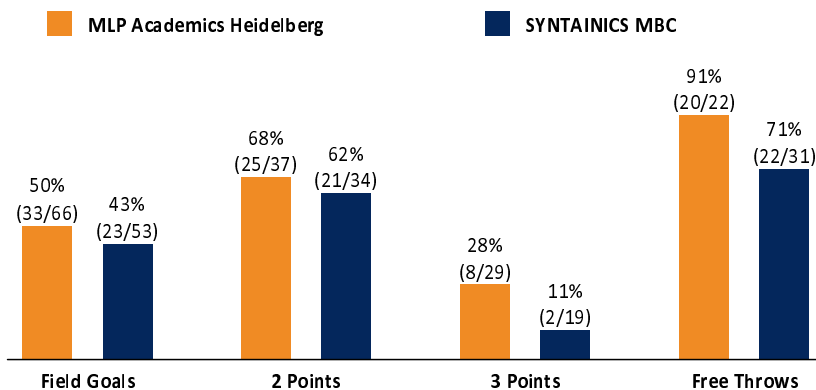

MBC - SYNTAINICS MBC (Coach: JOVOVIC Igor)

No.	Name	Min	PTS	2 Points	3 Points	Field Goals	Free Throws	OR	DR	TR	AS	ST	TO	BS	SB	PF	FD	EFF	+/-	
7	KERUSCH Sergio	9:39	7	3/4 (75%)		3/4 (75%)	1/4 (25%)	2	1	3						2	3	6	-9	
10	ANTUNOVIC Sandro	DNP																		
*11	MUSHIDI Kostja	21:01	4	0/3 (0%)	1/3 (33%)	1/6 (17%)	1/2 (50%)		1	1	2		1			5	1	0	-19	
13	CAISIN Radii	23:09	5	1/2 (50%)		1/2 (50%)	3/3 (100%)		1	1	1	1	1			1	2	6	-15	
*20	MORRIS Jamel	37:24	17	4/9 (44%)	1/5 (20%)	5/14 (36%)	6/6 (100%)		2	2	3	1	4		1	4	4	10	-21	
*23	HUSKIC Goran	27:57	12	5/6 (83%)	0/1 (0%)	5/7 (71%)	2/3 (67%)	1	5	6	1		2			2	5	14	-8	
24	FRIEDERICI Vincent	1:20	0		0/1 (0%)	0/1 (0%)					1							0	-2	
*30	UPSHAW Reggie	30:21	8	3/3 (100%)	0/3 (0%)	3/6 (50%)	2/6 (33%)		3	3	2	1	1			2	4	6	-15	
54	BRYANT John	12:03	6	1/2 (50%)		1/2 (50%)	4/4 (100%)	1		1	1		2	1		4	2	6	-16	
*88	YAKHCHALI Behnam	37:06	11	4/5 (80%)	0/6 (0%)	4/11 (36%)	3/3 (100%)	3	2	5	1	2	4			3	3	8	-15	
Team / Coach								3	1	4						4				
Totals			200:00	70	21/34 (62%)	2/19 (11%)	23/53 (43%)	22/31 (71%)	10	16	26	12	5	15	1	1	23	24	60	-24

HDB	MBC
15 / 22 / 37	10 / 16 / 26
23	12
24	23
23	24
12	15
9	5
44	40
8	14
14	6
24 (94:70)	0 (4:4)
8-0 (50:42)	9-0 (40:40)
Lead Changes: 0	
Times Tied: 4	

EASYCREDIT-BBL.DE

Alle offiziellen Statistiken der easyCredit BBL, Daten, Rekorde uvm. gibt es auf easyCredit-BBL.de! Und für unterwegs: die neue offizielle Liga-App, kostenfrei für iOS und Android.

MAGENTASPORT.DE

Keinen Korb mehr verpassen - Alle Spiele der easyCredit Basketball Bundesliga und des MagentaSport BBL Pokals live auf MagentaSport.de

LEGEND
Min Minutes Played   DR Defensive Rebounds   AS Assists   BS Blocked Shots   PF Fouls   +/- Plus-Minus-Rating
DNP Did Not Play   OR Offensive Rebounds   ST Steals   SB Shots Blocked   FD Fouls Drawn   * Starters
PTS Points   TR Total Rebounds   TO Turnovers   EFF Efficiency = ((PTS + TR + AS + ST + BS) - ((FGA - FGM) + (FTA - FTM) + TO))