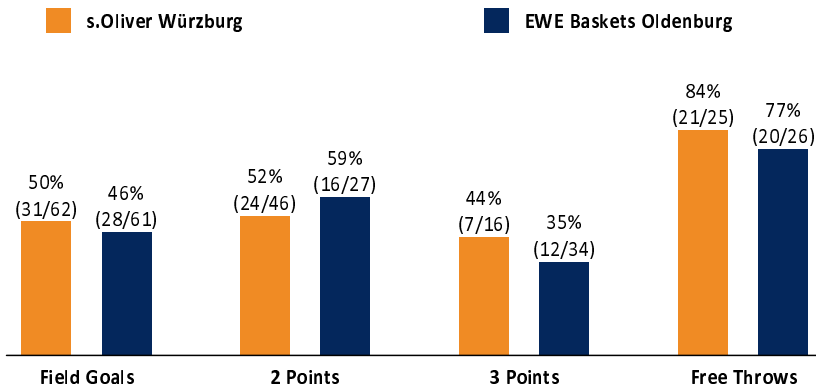

s.Oliver Würzburg

90 : 88

EWE Baskets Oldenburg

Referee: FRITZ Clemens
Umpires: MUTAPCIC Armin / REY Danjana
Commissioner: BENDER Ute

Attendance: 2.013
Würzburg, s.Oliver Arena (3.140 Plätze), FR 8 OKT 2021, 20:30, Game-ID: 25957

Scoreboard table showing Q1, Q2, Q3, Q4 scores for WUE and OLD.

WUE - s.Oliver Würzburg (Coach: WUCHERER Denis)

Main player statistics table for WUE - s.Oliver Würzburg with columns for No., Name, Min, PTS, 2 Points, 3 Points, Field Goals, Free Throws, OR, DR, TR, AS, ST, TO, BS, SB, PF, FD, EFF, +/-.

OLD - EWE Baskets Oldenburg (Coach: DRIJENCIC Mladen)

Main player statistics table for OLD - EWE Baskets Oldenburg with columns for No., Name, Min, PTS, 2 Points, 3 Points, Field Goals, Free Throws, OR, DR, TR, AS, ST, TO, BS, SB, PF, FD, EFF, +/-.

Summary statistics table comparing WUE and OLD across various categories like Rebounds, Assists, Fouls, etc.

EASYCREDIT-BBL.DE

Alle offiziellen Statistiken der easyCredit BBL, Daten, Rekorde uvm. gibt es auf easyCredit-BBL.de! Und für unterwegs: die neue offizielle Liga-App, kostenfrei für iOS und Android.

MAGENTASPORT.DE

Keinen Korb mehr verpassen - Alle Spiele der easyCredit Basketball Bundesliga und des MagentaSport BBL Pokals live auf MagentaSport.de

LEGEND: Min Minutes Played, DR Defensive Rebounds, AS Assists, BS Blocked Shots, PF Fouls, +/- Plus-Minus-Rating, DNP Did Not Play, OR Offensive Rebounds, ST Steals, SB Shots Blocked, FD Fouls Drawn, * Starters, PTS Points, TR Total Rebounds, TO Turnovers, EFF Efficiency = ((PTS + TR + AS + ST + BS) - ((FGA - FGM) + (FTA - FTM) + TO))