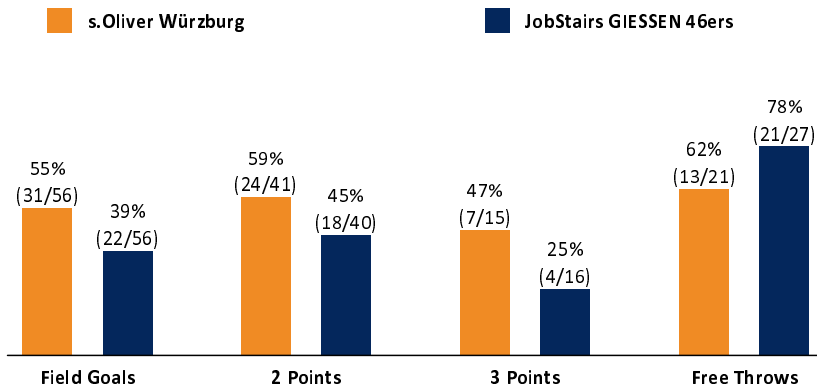

s.Oliver Würzburg

82 : 69

JobStairs GIESSEN 46ers

Referee: STREIT Enrico
Umpires: BRENDEL Nicolas / THEIS Christian
Commissioner: MOLITOR Horst

Attendance: 2.050
Würzburg, s.Oliver Arena (3.140 Plätze), SO 31 OKT 2021, 15:00, Game-ID: 25991

Scoreboard table showing Q1, Q2, Q3, Q4 scores for WUE and GIE.

WUE - s.Oliver Würzburg (Coach: WUCHERER Denis)

Main player statistics table for WUE - s.Oliver Würzburg, including columns for No., Name, Min, PTS, 2 Points, 3 Points, Field Goals, Free Throws, and various rebound and efficiency metrics.

GIE - JobStairs GIESSEN 46ers (Coach: STROBL Pete)

Main player statistics table for GIE - JobStairs GIESSEN 46ers, including columns for No., Name, Min, PTS, 2 Points, 3 Points, Field Goals, Free Throws, and various rebound and efficiency metrics.

Summary table comparing WUE and GIE across various categories like Rebounds, Assists, Fouls, Turnovers, Steals, Points in the Paint, Second Chance Points, Fast Break Points, Biggest Lead, Biggest Scoring Run, and Lead Changes.

EASYCREDIT-BBL.DE

Alle offiziellen Statistiken der easyCredit BBL, Daten, Rekorde uvm. gibt es auf easyCredit-BBL.de! Und für unterwegs: die neue offizielle Liga-App, kostenfrei für iOS und Android.

MAGENTASPORT.DE

Keinen Korb mehr verpassen - Alle Spiele der easyCredit Basketball Bundesliga und des MagentaSport BBL Pokals live auf MagentaSport.de

LEGEND
Min Minutes Played
DNP Did Not Play
PTS Points
DR Defensive Rebounds
OR Offensive Rebounds
TR Total Rebounds
AS Assists
ST Steals
TO Turnovers
BS Blocked Shots
SB Shots Blocked
EFF Efficiency = ((PTS + TR + AS + ST + BS) - ((FGA - FGM) + (FTA - FTM) + TO))
PF Fouls
FD Fouls Drawn
+/- Plus-Minus-Rating
* Starters